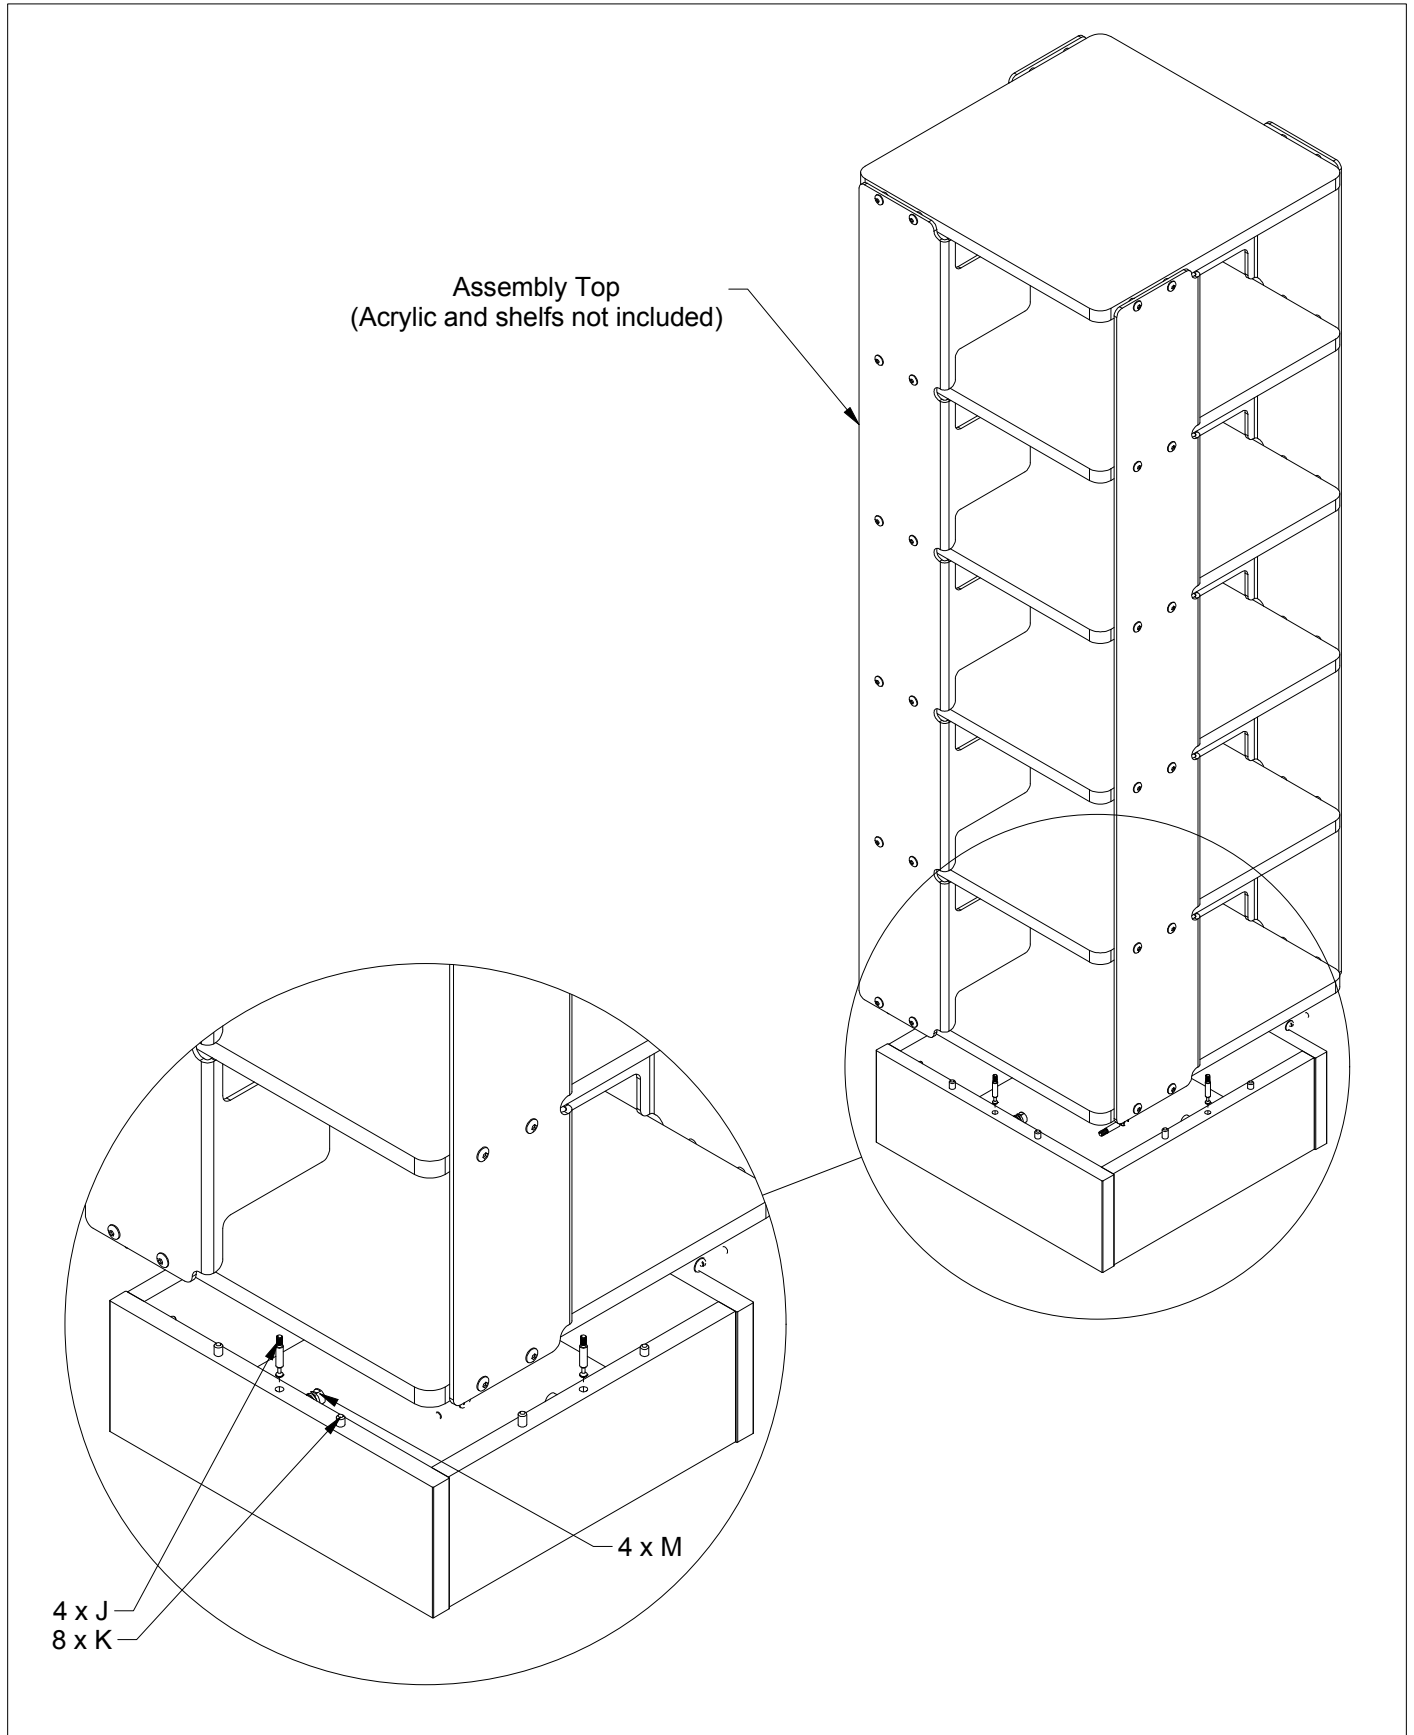

Assembly Guide

E4407 / E4408 Wheelb f. midi. b.tower

E4409 / E4410 Wheelb f. maxi b.tower

E4407/E4409

E4409/E4410

2018.10

First check the contents to make sure that nothing is missing. Sort out the screws and fittings as shown.
Assemble your furniture step by step, as shown in the illustrations.

Assembly Guide

E4407/E4408 - Wheelbase Medium

2018.10

First check the contents to make sure that nothing is missing. Sort out the screws and fittings as shown.
Assemble your furniture step by step, as shown in the illustrations.

Assembly Top
(Acrylic and shelves not included)

Assembly Guide

E4409 / E4410 Wheelb f. maxi b.tower

2018.10

First check the contents to make sure that nothing is missing. Sort out the screws and fittings as shown.
Assemble your furniture step by step, as shown in the illustrations.