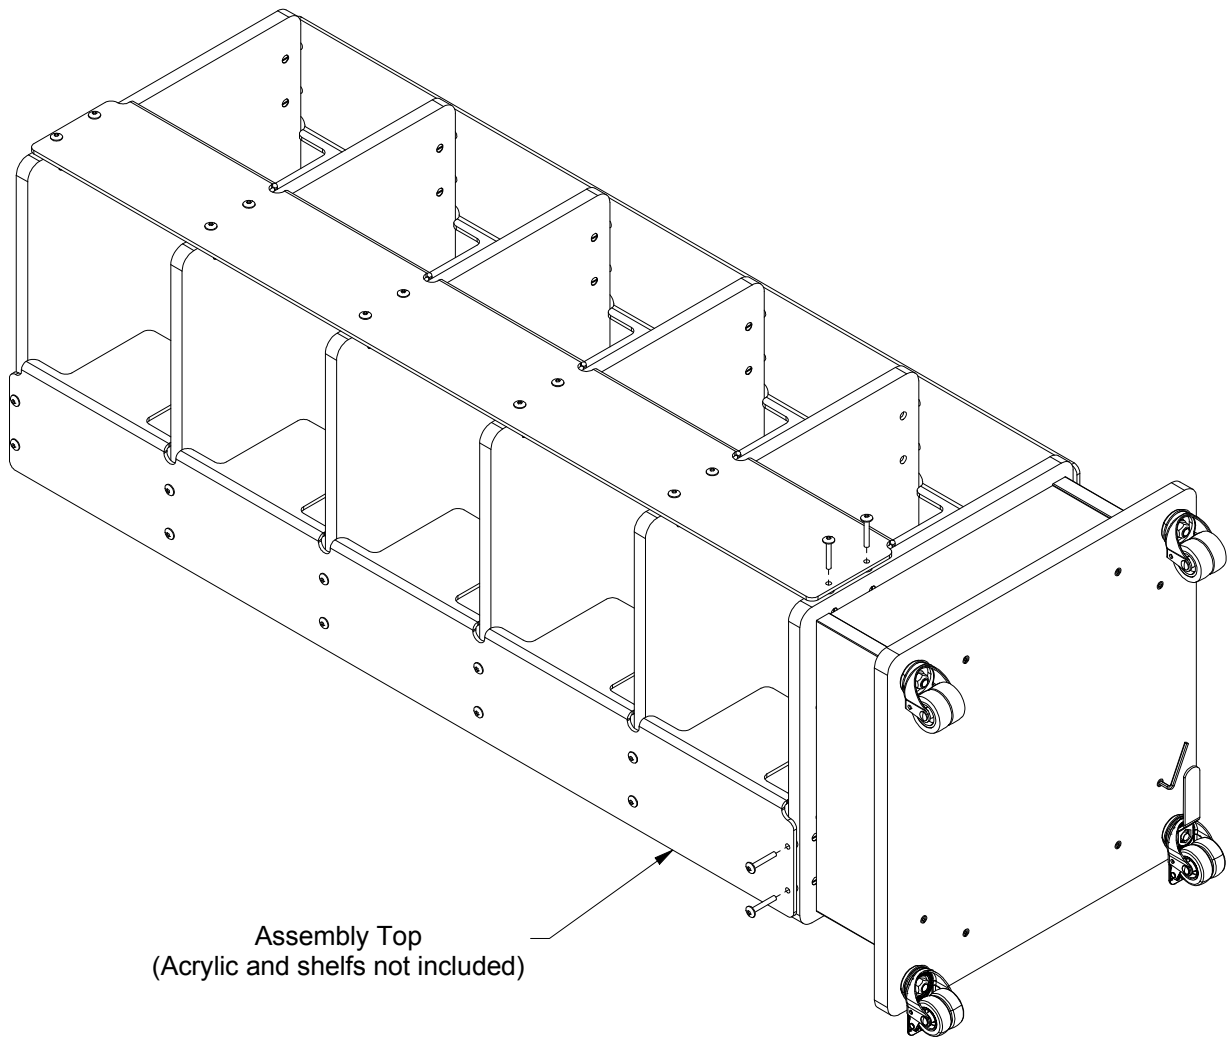

Assembly Guide

E4407 / E4408 Wheelb f. midi. b.tower

E4409 / E4410 Wheelb f. maxi b.tower

E4407/E4409

E4409/E4410

2018.10

First check the contents to make sure that nothing is missing. Sort out the screws and fittings as shown.
Assemble your furniture step by step, as shown in the illustrations.

Assembly Guide

E4407/E4408 - Wheelbase Medium

2018.10

First check the contents to make sure that nothing is missing. Sort out the screws and fittings as shown.
Assemble your furniture step by step, as shown in the illustrations.

Assembly Top
(Acrylic and shelves not included)

Assembly Guide

E4409 / E4410 Wheelb f. maxi b.tower

2018.10

First check the contents to make sure that nothing is missing. Sort out the screws and fittings as shown.
Assemble your furniture step by step, as shown in the illustrations.