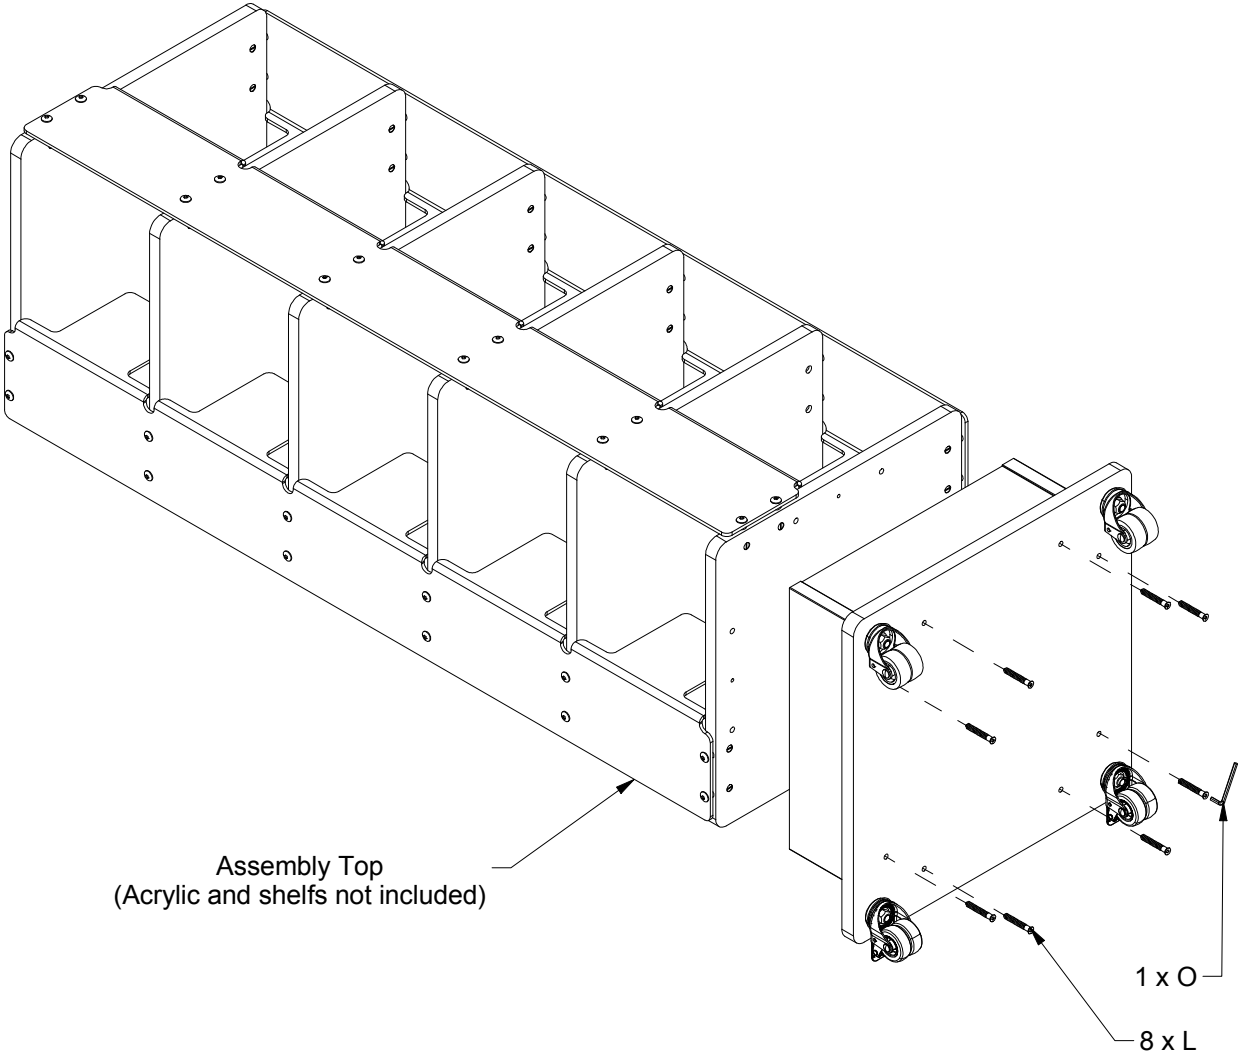

Assembly Guide

E4407 / E4408 Wheelb f. midi. b.tower

E4409 / E4410 Wheelb f. maxi b.tower

E4407/E4409

E4409/E4410

2018.10

First check the contents to make sure that nothing is missing. Sort out the screws and fittings as shown.
Assemble your furniture step by step, as shown in the illustrations.

Assembly Guide

E4407/E4408 - Wheelbase Medium

2018.10

First check the contents to make sure that nothing is missing. Sort out the screws and fittings as shown.
Assemble your furniture step by step, as shown in the illustrations.

Assembly Top
(Acrylic and shelves not included)

Assembly Guide

E4409 / E4410 Wheelb f. maxi b.tower

2018.10

First check the contents to make sure that nothing is missing. Sort out the screws and fittings as shown.
Assemble your furniture step by step, as shown in the illustrations.