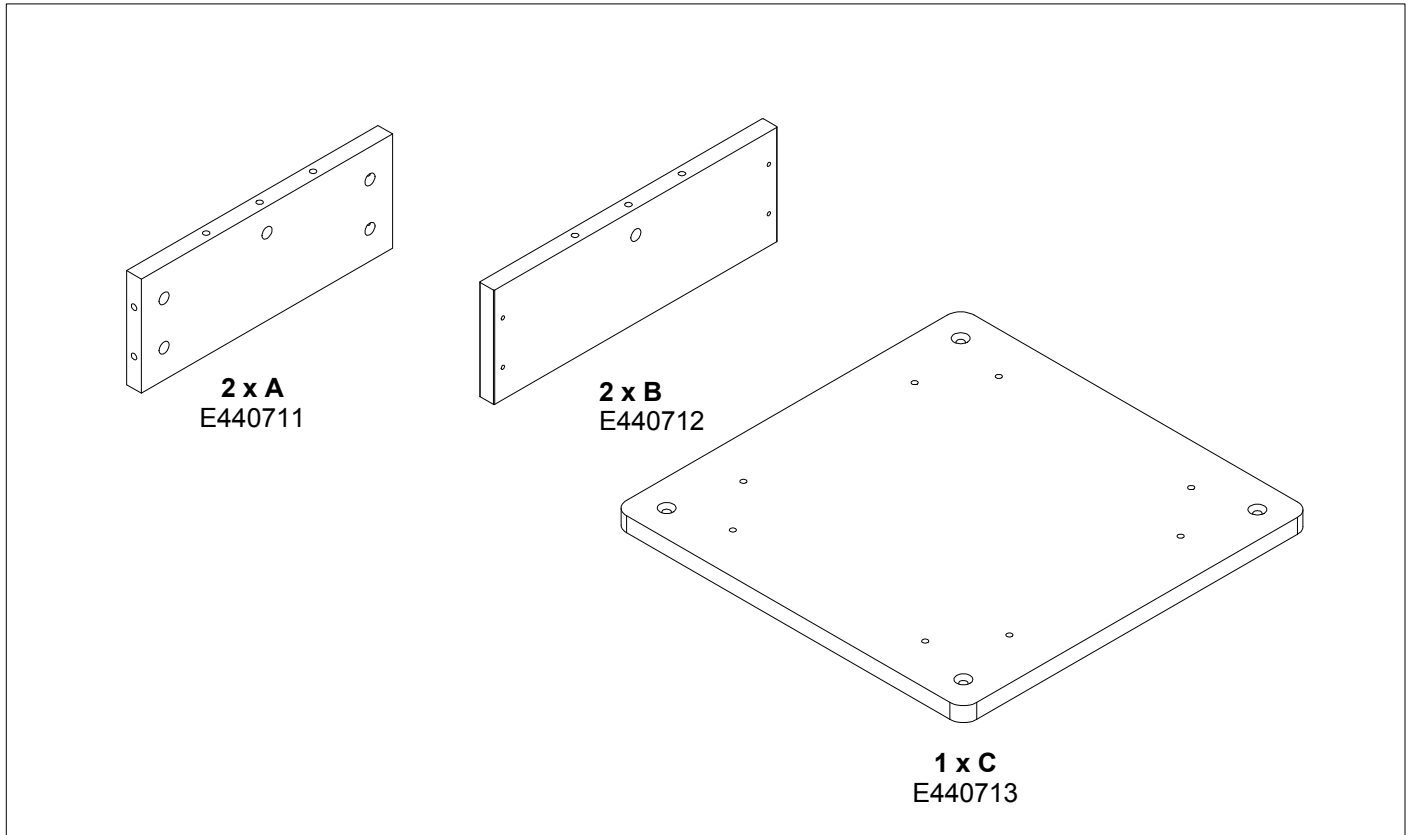

Assembly Guide

E4407 / E4408 Wheelb f. midi. b.tower

E4409 / E4410 Wheelb f. maxi b.tower

E4407/E4409

E4409/E4410

2018.10

First check the contents to make sure that nothing is missing. Sort out the screws and fittings as shown.
Assemble your furniture step by step, as shown in the illustrations.

Assembly Guide

E4407/E4408 - Wheelbase Medium

2018.10

First check the contents to make sure that nothing is missing. Sort out the screws and fittings as shown.
Assemble your furniture step by step, as shown in the illustrations.