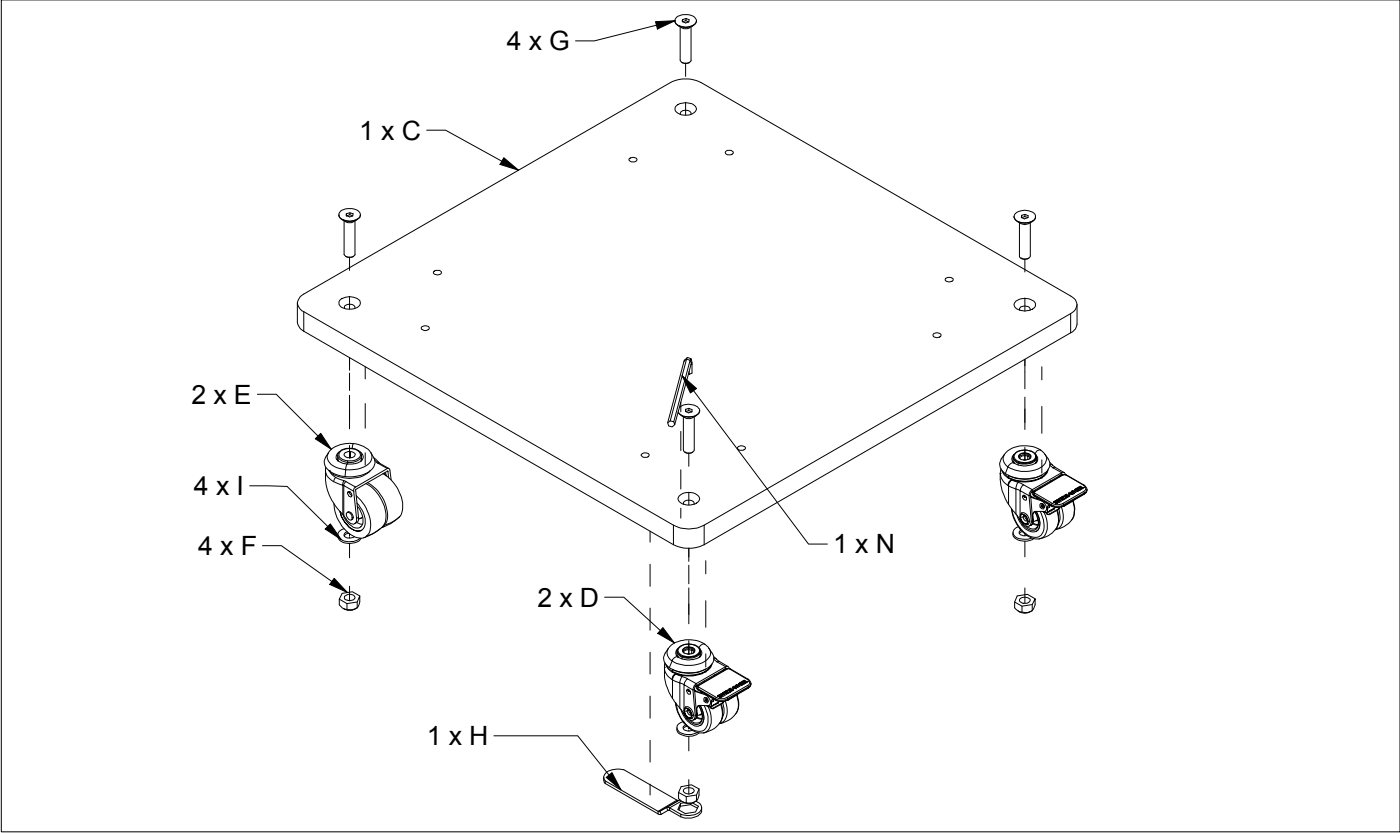

Assembly Guide

E4407 / E4408 Wheelb f. midi. b.tower

E4409 / E4410 Wheelb f. maxi b.tower

E4407/E4409

E4409/E4410

2018.10

First check the contents to make sure that nothing is missing. Sort out the screws and fittings as shown.
Assemble your furniture step by step, as shown in the illustrations.

Assembly Guide

E4407/E4408 - Wheelbase Medium

2018.10

First check the contents to make sure that nothing is missing. Sort out the screws and fittings as shown.
Assemble your furniture step by step, as shown in the illustrations.

Assembly Top
(Acrylic and shelves not included)

Assembly Guide

E4409 / E4410 Wheelb f. maxi b.tower

2018.10

First check the contents to make sure that nothing is missing. Sort out the screws and fittings as shown.
Assemble your furniture step by step, as shown in the illustrations.