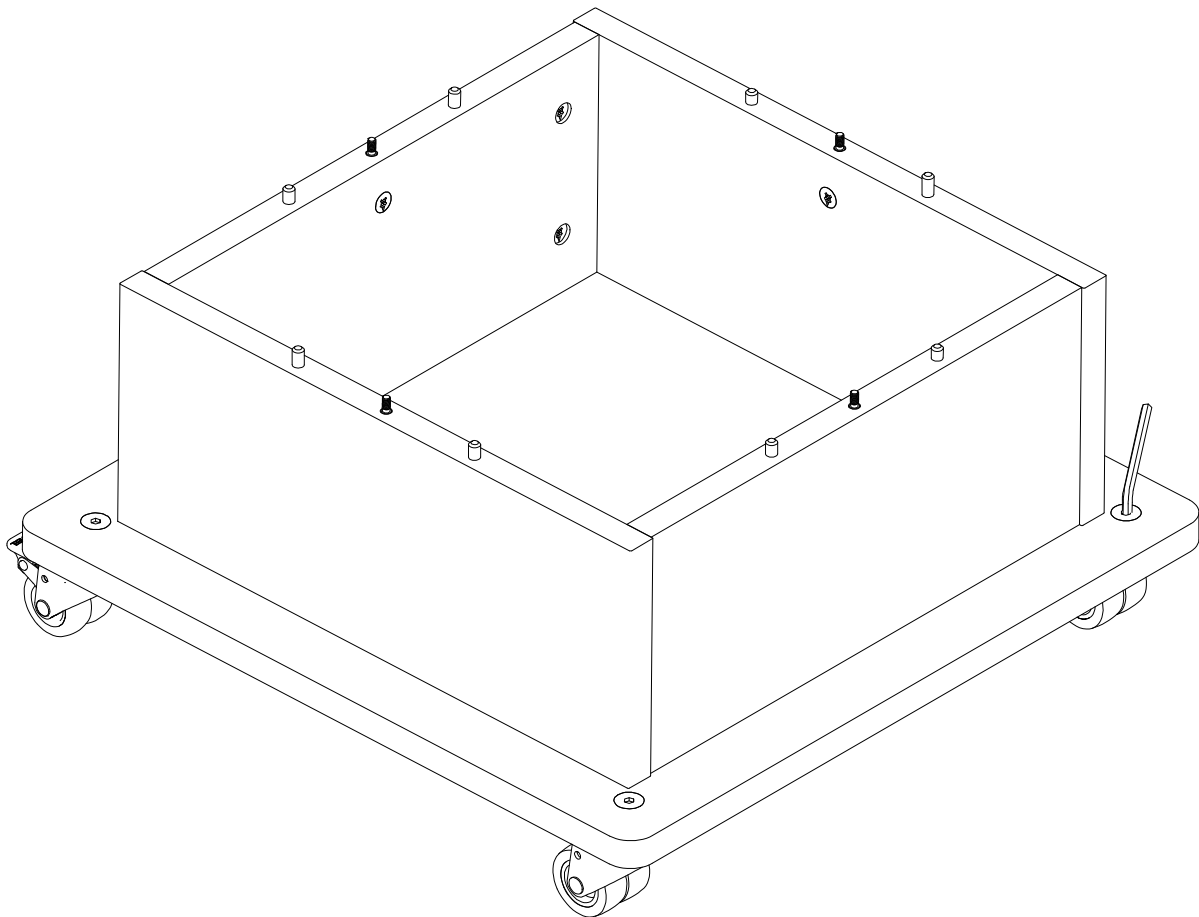

Assembly Guide

E4409 / E4410 Wheelb f. maxi b.tower

2018.10

First check the contents to make sure that nothing is missing. Sort out the screws and fittings as shown.
Assemble your furniture step by step, as shown in the illustrations.