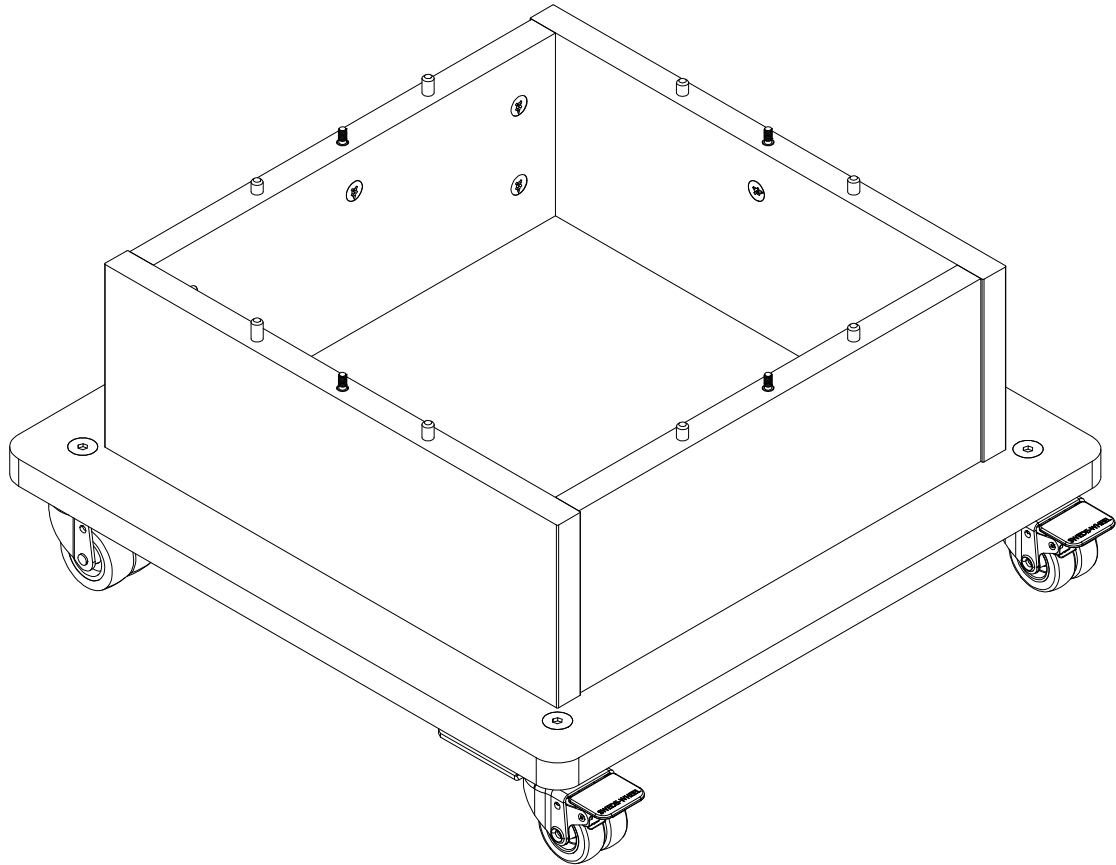

Assembly Guide

E4407 / E4408 Wheelb f. midi. b.tower

E4409 / E4410 Wheelb f. maxi b.tower

E4407/E4409

E4409/E4410

2018.10

First check the contents to make sure that nothing is missing. Sort out the screws and fittings as shown.
Assemble your furniture step by step, as shown in the illustrations.

Assembly Guide

E4407/E4408 - Wheelbase Medium

2018.10

First check the contents to make sure that nothing is missing. Sort out the screws and fittings as shown.
Assemble your furniture step by step, as shown in the illustrations.