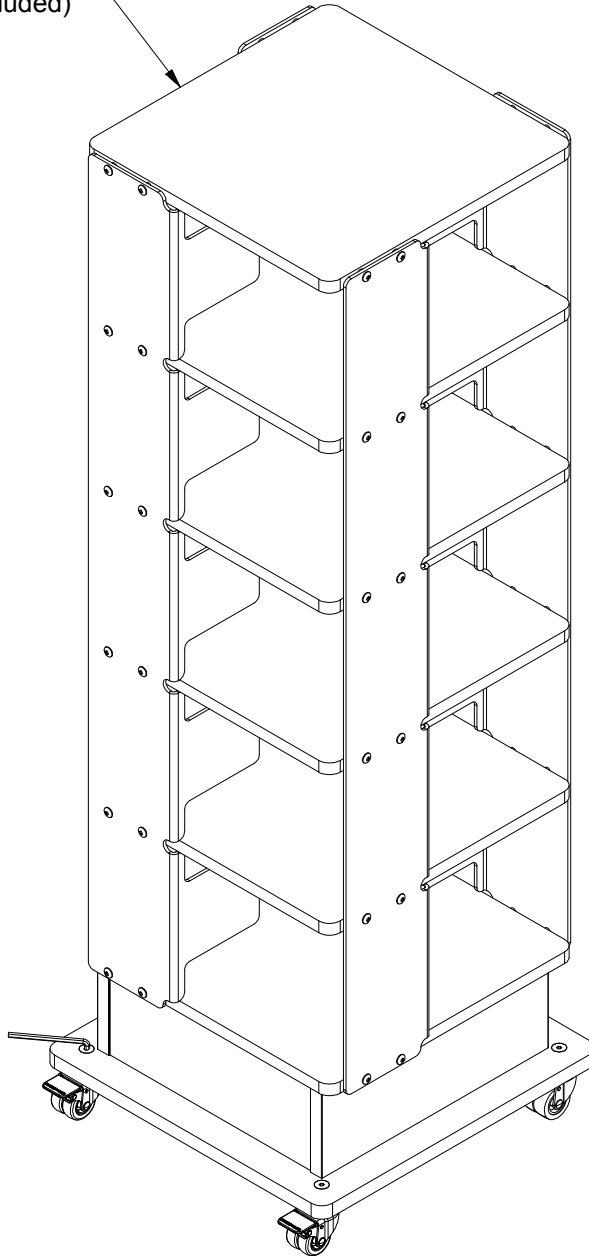

Assembly Guide

E4407 / E4408 Wheelb f. midi. b.tower

E4409 / E4410 Wheelb f. maxi b.tower

E4407/E4409

E4409/E4410

2018.10

First check the contents to make sure that nothing is missing. Sort out the screws and fittings as shown.
Assemble your furniture step by step, as shown in the illustrations.

Assembly Guide

E4407/E4408 - Wheelbase Medium

2018.10

First check the contents to make sure that nothing is missing. Sort out the screws and fittings as shown.
Assemble your furniture step by step, as shown in the illustrations.

Assembly Top
(Acrylic and shelves not included)

Assembly Guide

E4409 / E4410 Wheelb f. maxi b.tower

2018.10

First check the contents to make sure that nothing is missing. Sort out the screws and fittings as shown.
Assemble your furniture step by step, as shown in the illustrations.