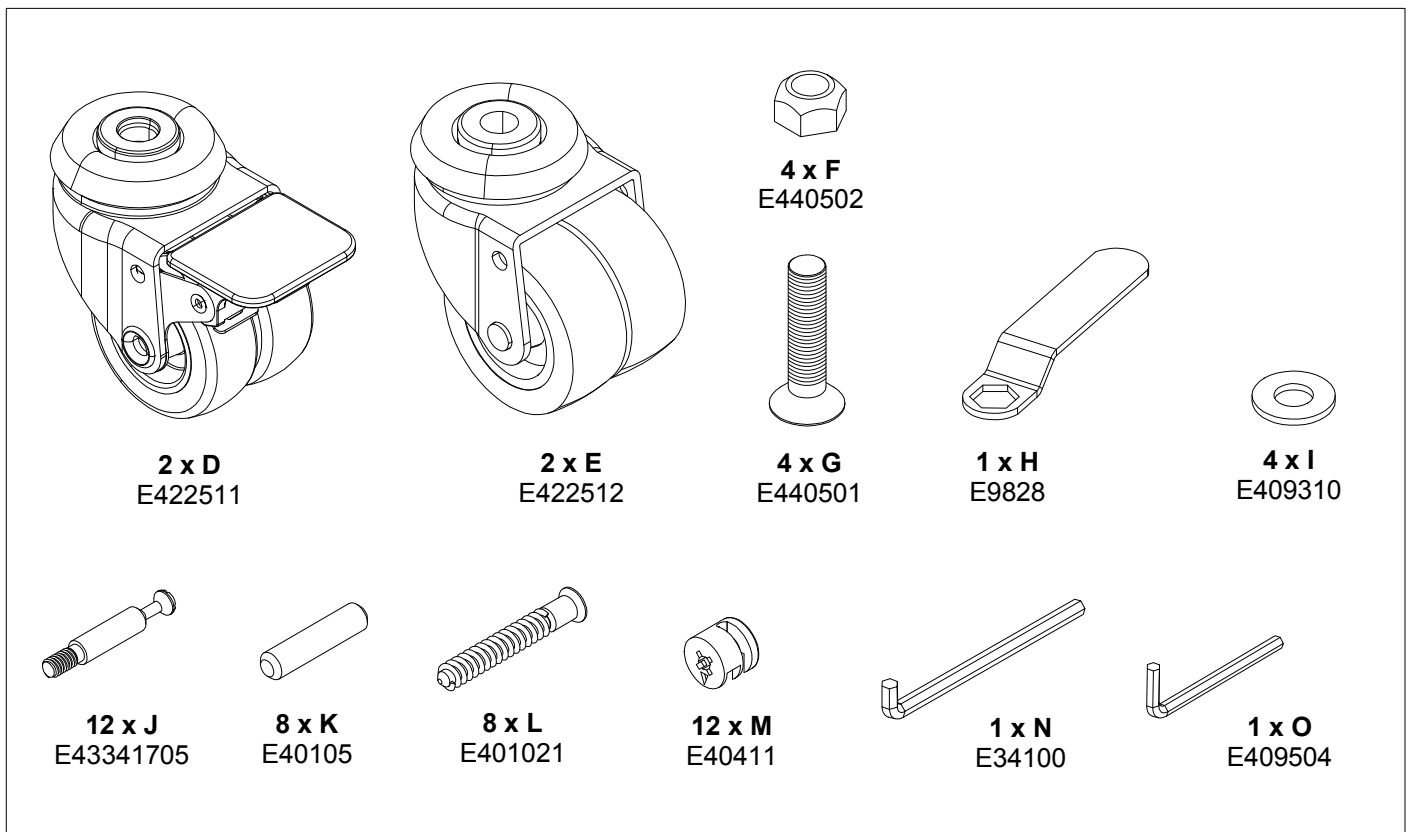

Assembly Guide

E4407 / E4408 Wheelb f. midi. b.tower

E4409 / E4410 Wheelb f. maxi b.tower

E4407/E4409

E4409/E4410

2018.10

First check the contents to make sure that nothing is missing. Sort out the screws and fittings as shown.
Assemble your furniture step by step, as shown in the illustrations.

Assembly Guide

E4407/E4408 - Wheelbase Medium

2018.10

First check the contents to make sure that nothing is missing. Sort out the screws and fittings as shown.
Assemble your furniture step by step, as shown in the illustrations.

Assembly Top
(Acrylic and shelves not included)

Assembly Guide

E4409 / E4410 Wheelb f. maxi b.tower

2018.10

First check the contents to make sure that nothing is missing. Sort out the screws and fittings as shown.
Assemble your furniture step by step, as shown in the illustrations.