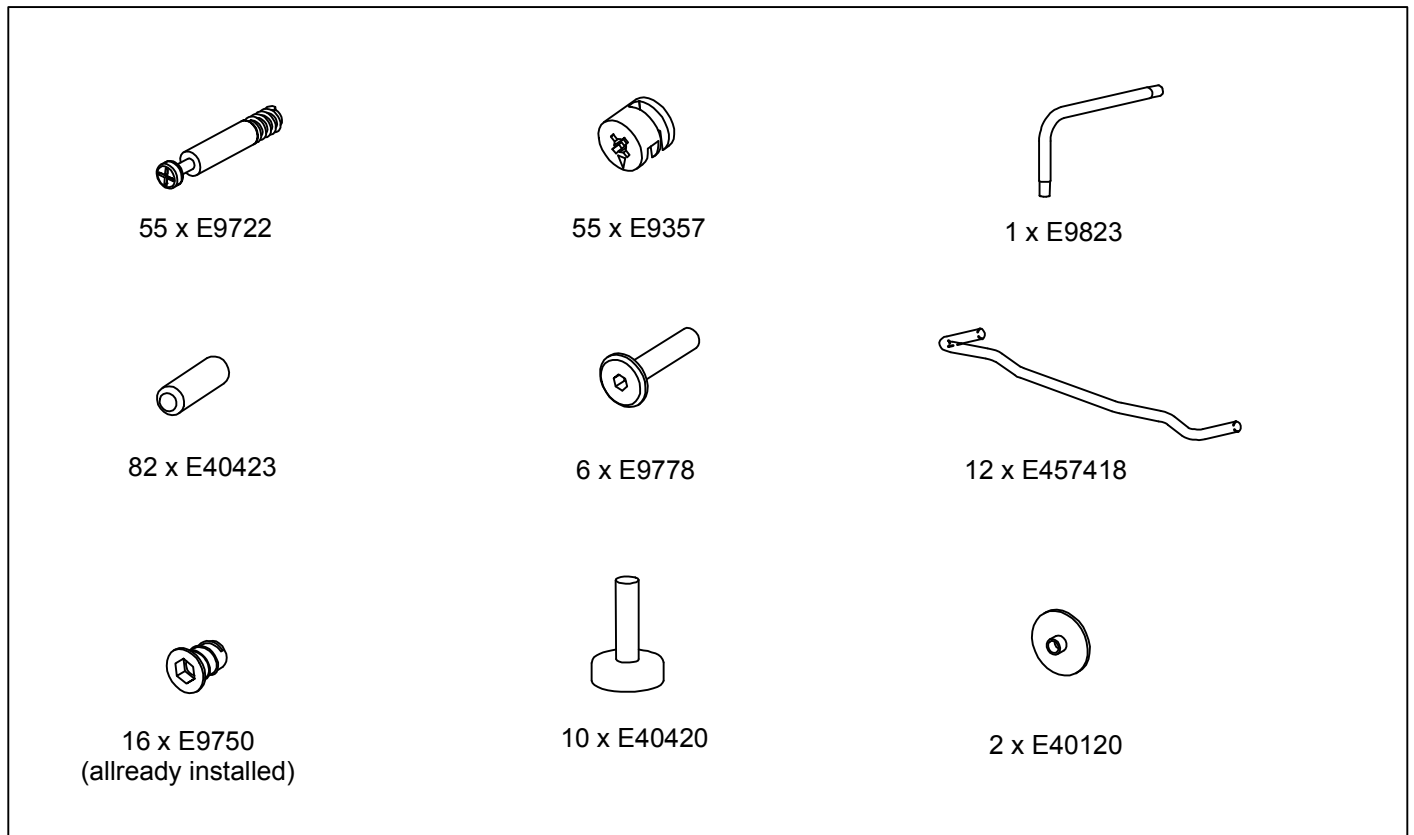

Assembly Guide

7654 Picture book browser, Elna

2016.10

First check the contents to make sure that nothing is missing. Sort out the screws and fittings as shown.
Assemble your furniture step by step, as shown in the illustrations.

1 x E7654122

2 x E7654104

2 x E7654123

1 x E7654125

2 x E7654124

4 x E7654126

1 x E7654127

4 x E7654128