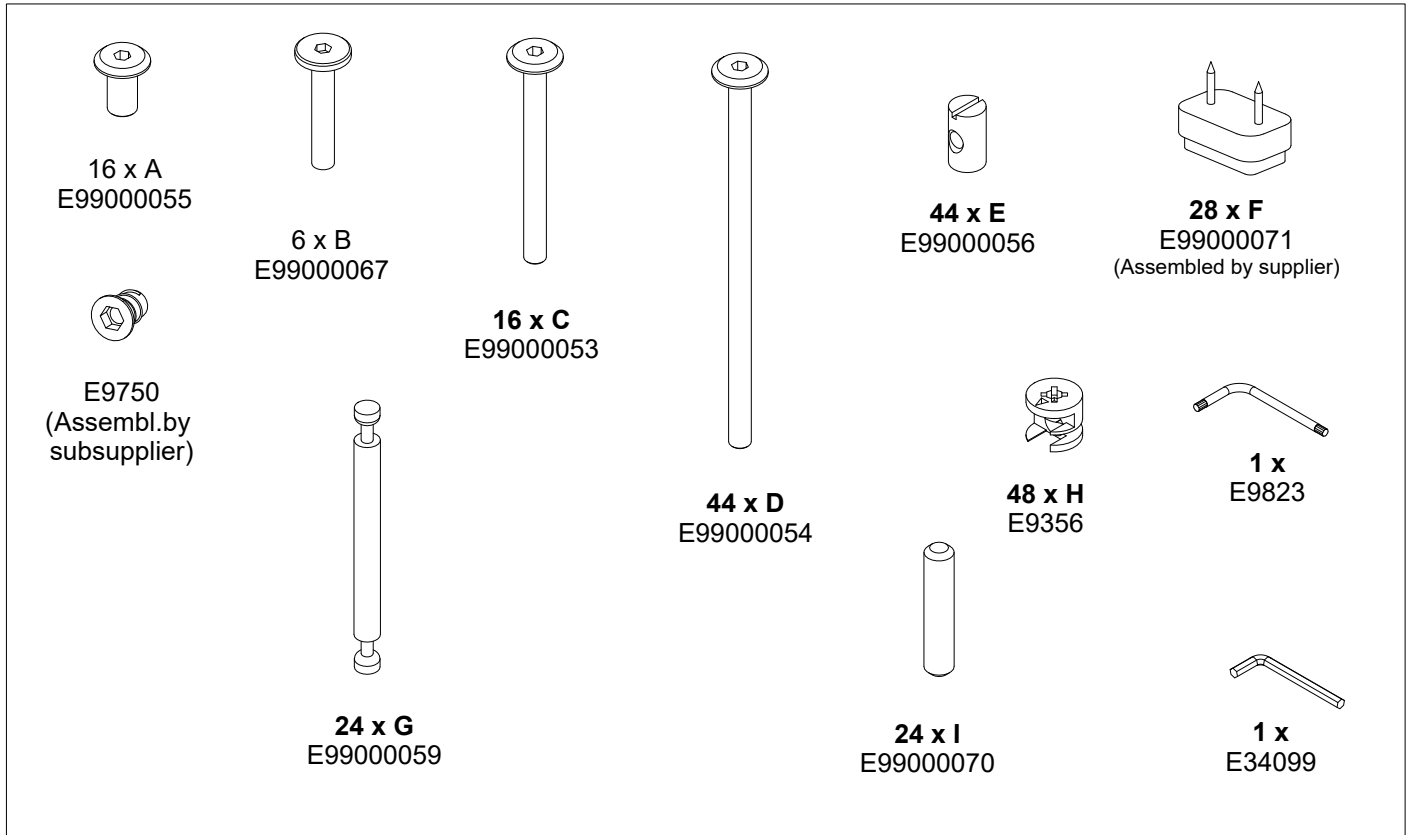

Assembly Guide

E76100 - Reading Hut

2020.09

First check the contents to make sure that nothing is missing. Sort out the screws and fittings as shown.
Assemble your furniture step by step, as shown in the illustrations.

1 x R

Colli E7610030
Incl. Fittings
(check delivery)

3 x S

Colli E7610020
(check delivery)

2 x S

6 x G

6 x I

12 x H

3 x S

Max 25 kg

Max load 650 kg