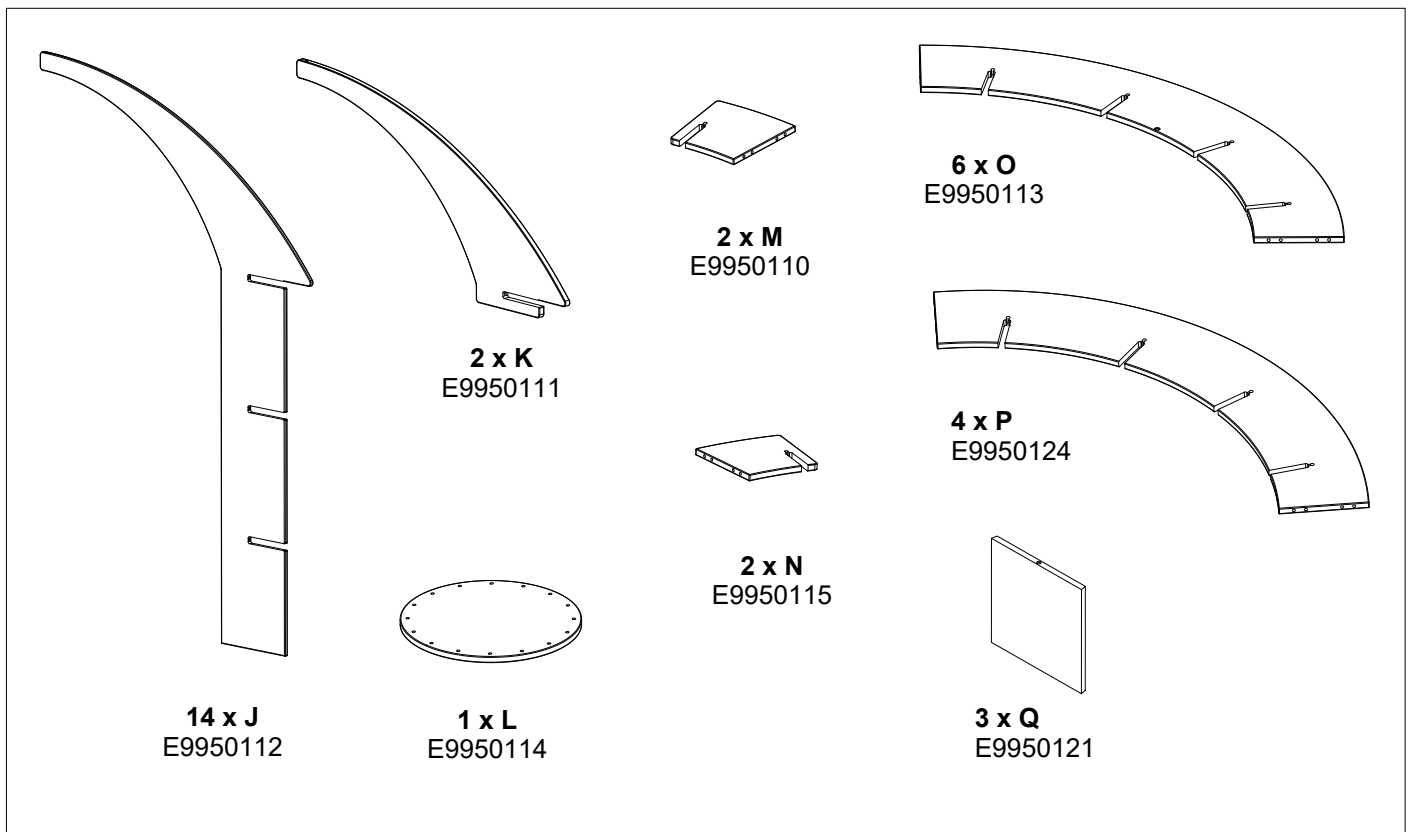

Assembly Guide

E76100 - Reading Hut

2020.09

First check the contents to make sure that nothing is missing. Sort out the screws and fittings as shown.
Assemble your furniture step by step, as shown in the illustrations.

1 x R

Colli E7610030
Incl. Fittings
(check delivery)

3 x S

Colli E7610020
(check delivery)

2 x S

6 x G

6 x I

12 x H

3 x S

Max 25 kg

Max load 650 kg