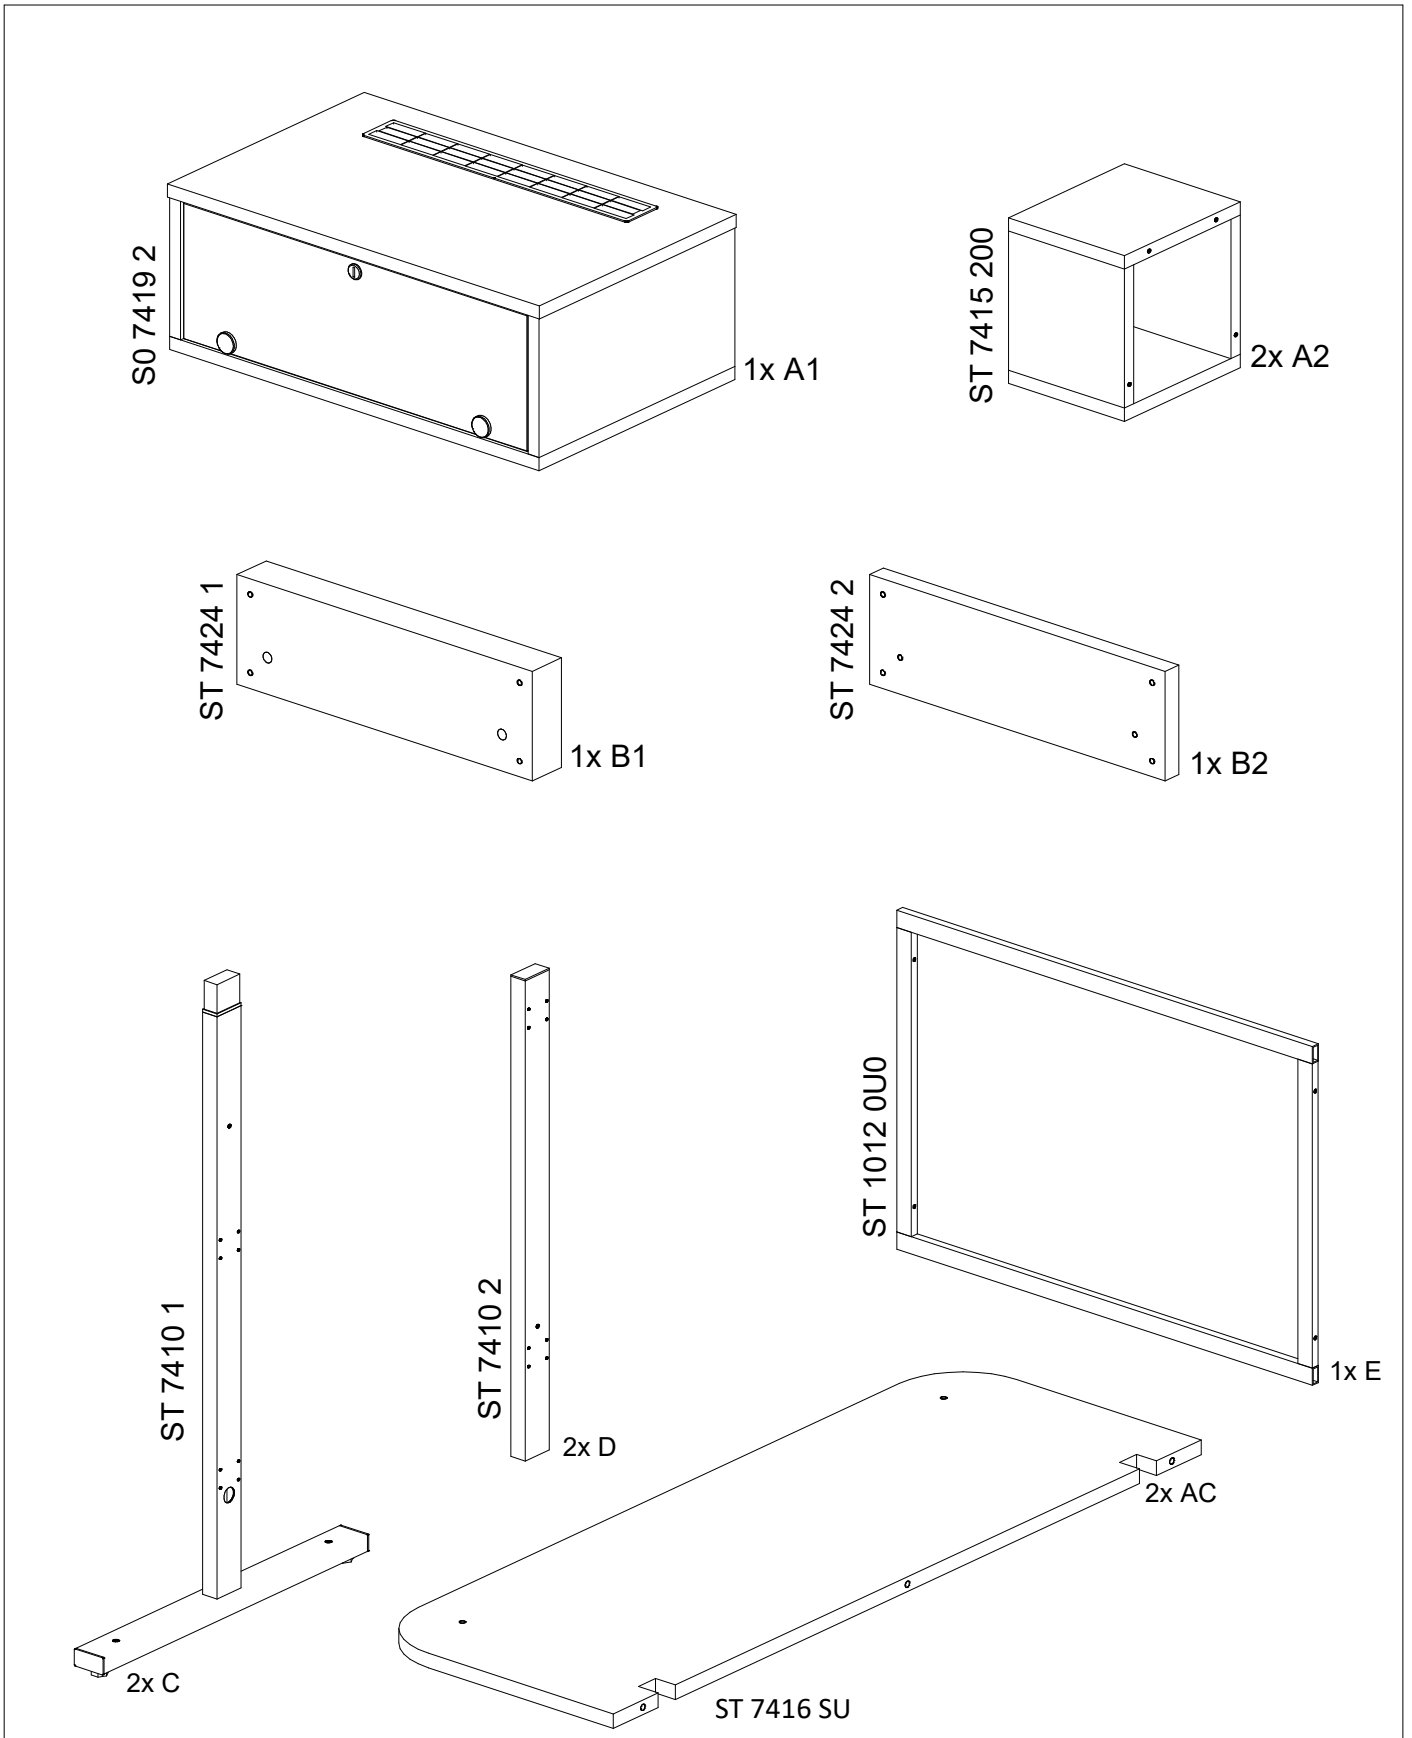

# Assembly Guide

## E21300 - Gaming Wall

M 19.1

2019.02

First check the contents to make sure that nothing is missing. Sort out the screws and fittings as shown. Assemble your furniture step by step, as shown in the illustrations.