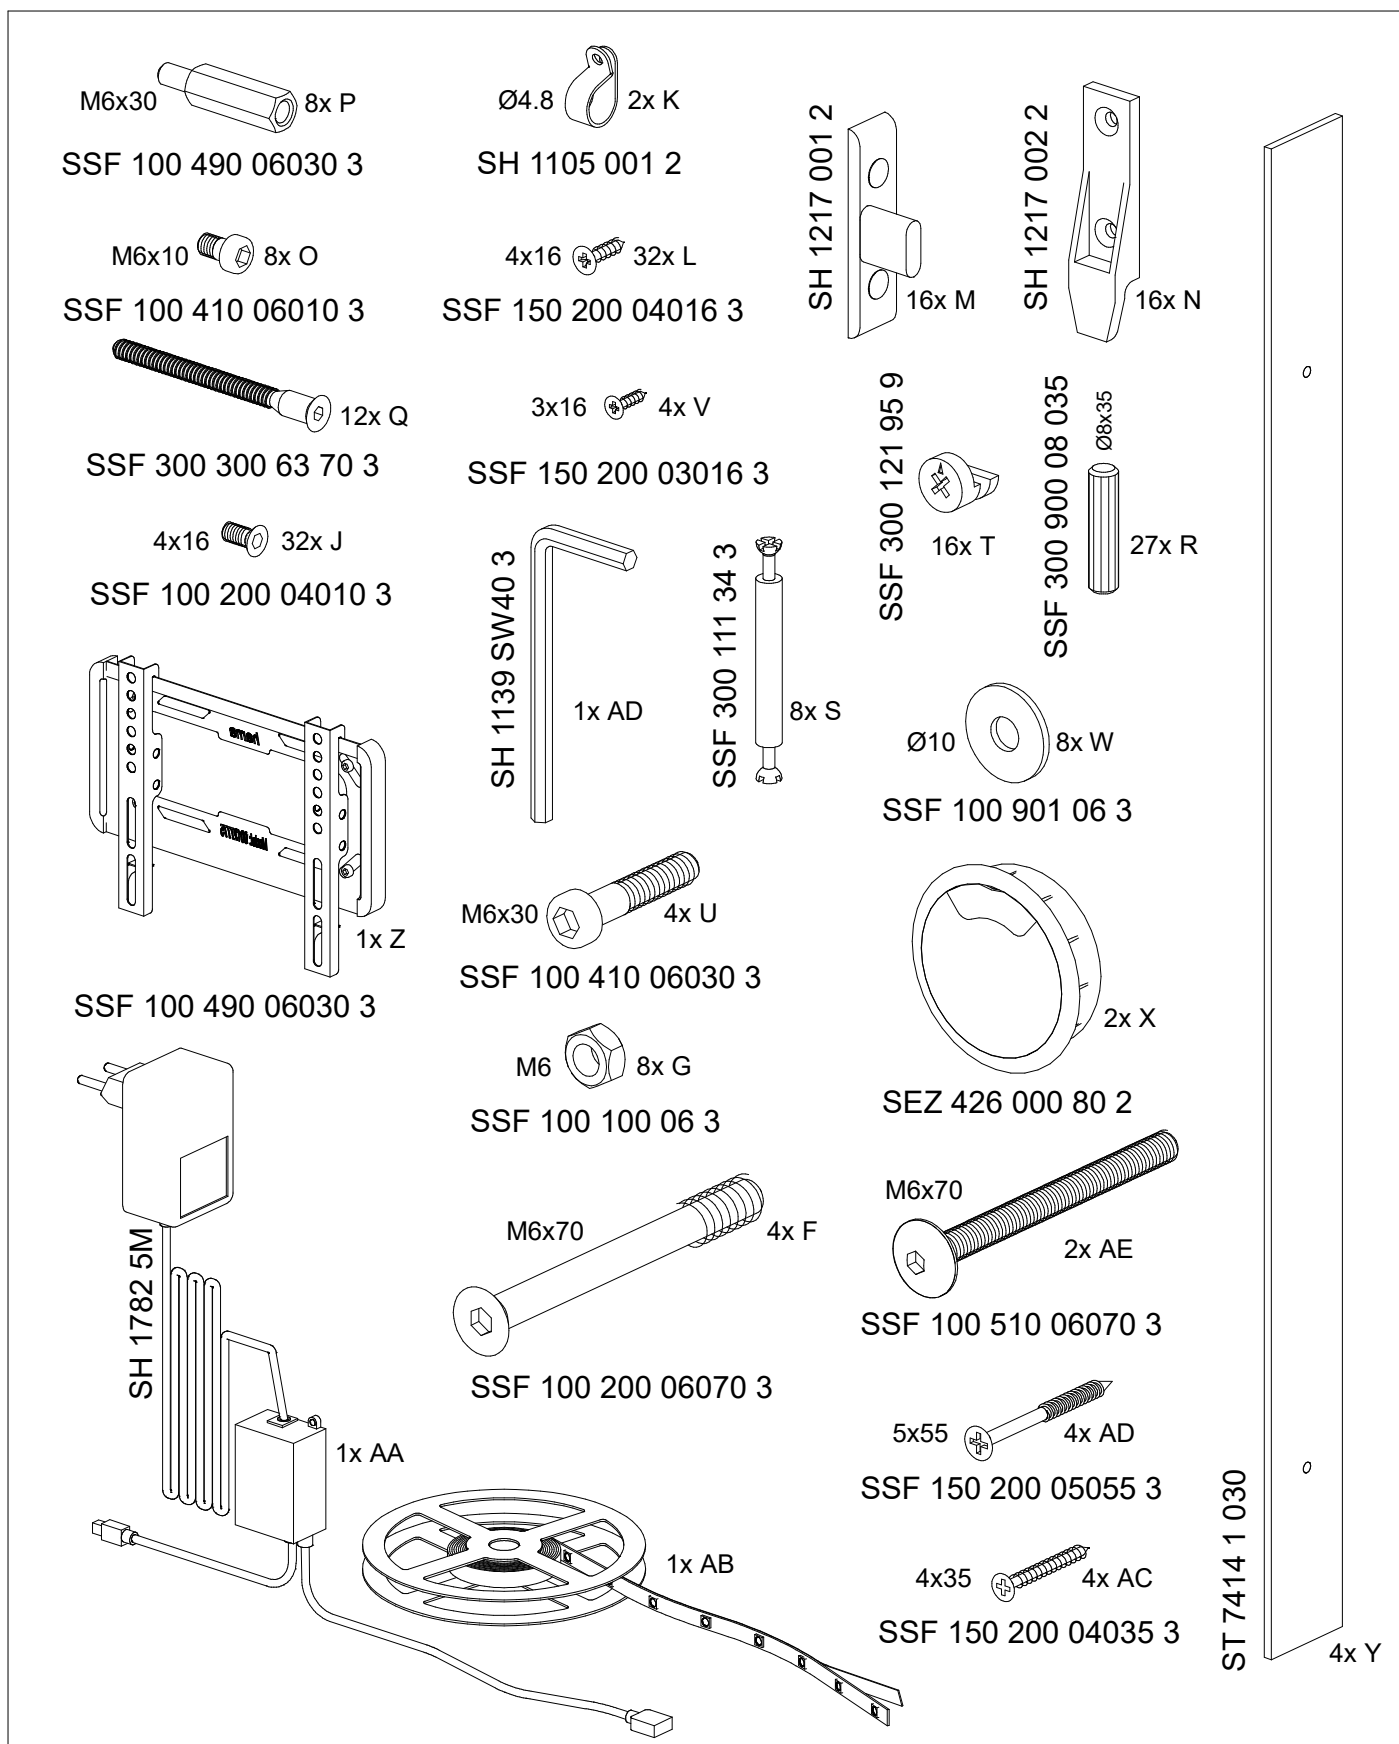

## E21300 - Gaming Wall

M 19.1

2019.02

First check the contents to make sure that nothing is missing. Sort out the screws and fittings as shown. Assemble your furniture step by step, as shown in the illustrations.

# Assembly Guide

---