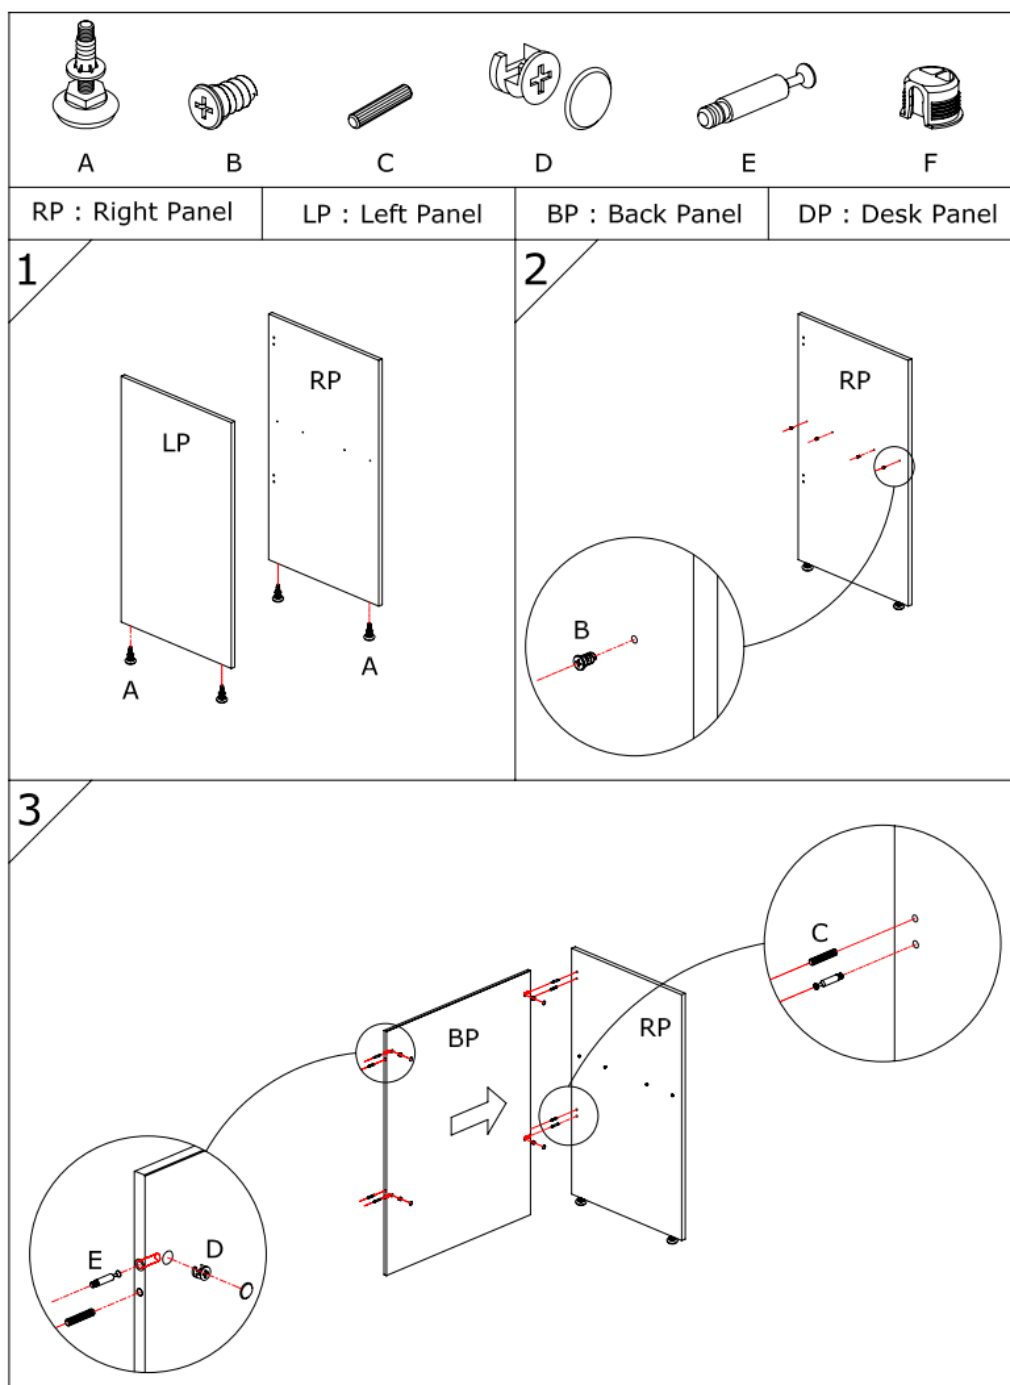

Assembly Guide

Monteringsvejledning

Slimline / Softline – study table

Assembly Guide

Assembly for Softline/Slimline study table

UK:

First check the contents to make sure that nothing is missing. Sort out the screws and fittings as shown. Assemble your furniture step by step, as shown in the illustrations.

DK:

Kontrollér først indholdet. Sortér skruer og beslag som anvisningen viser. Montér i nummerorden og illustrationen viser.

Assembly Guide

Assembly for Softline/Slimline study table

WE ARE LIBRARY PEOPLE®