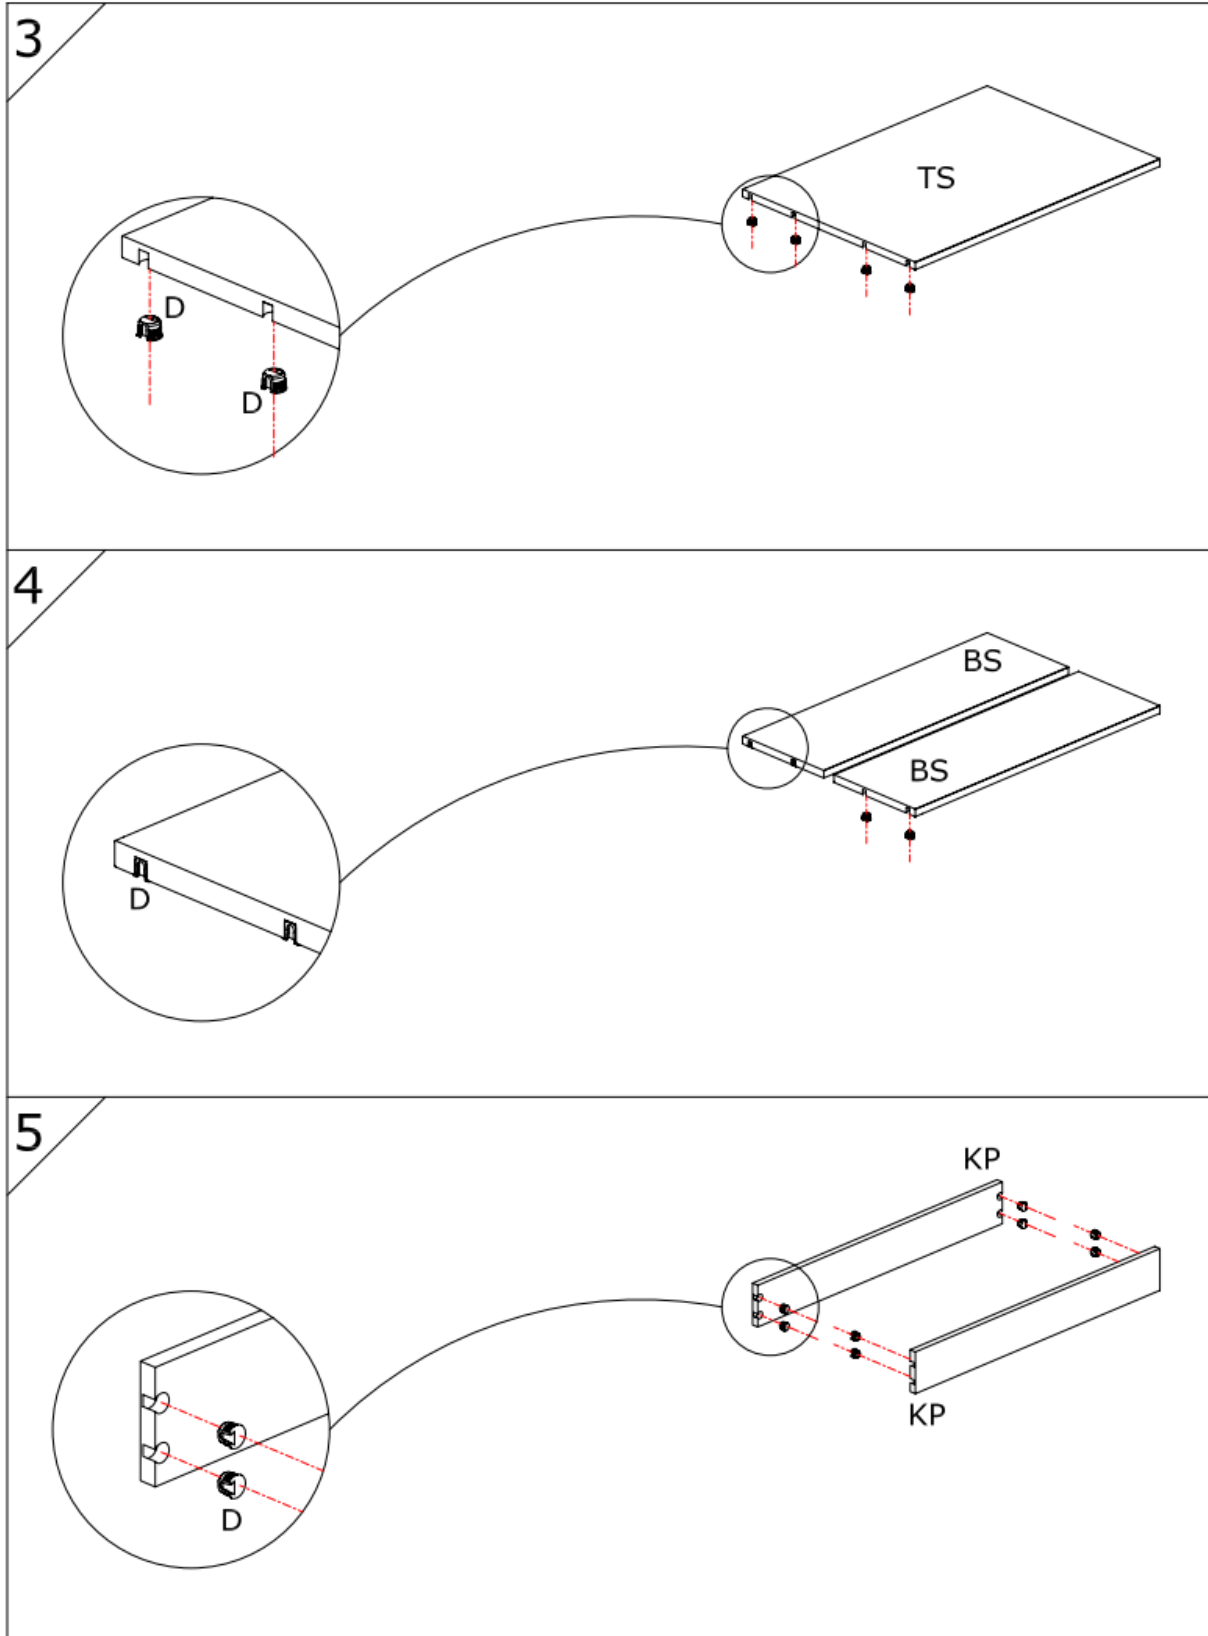

Assembly Guide

Assembly guide for Softline/Slimline, 1 bay wood shelves