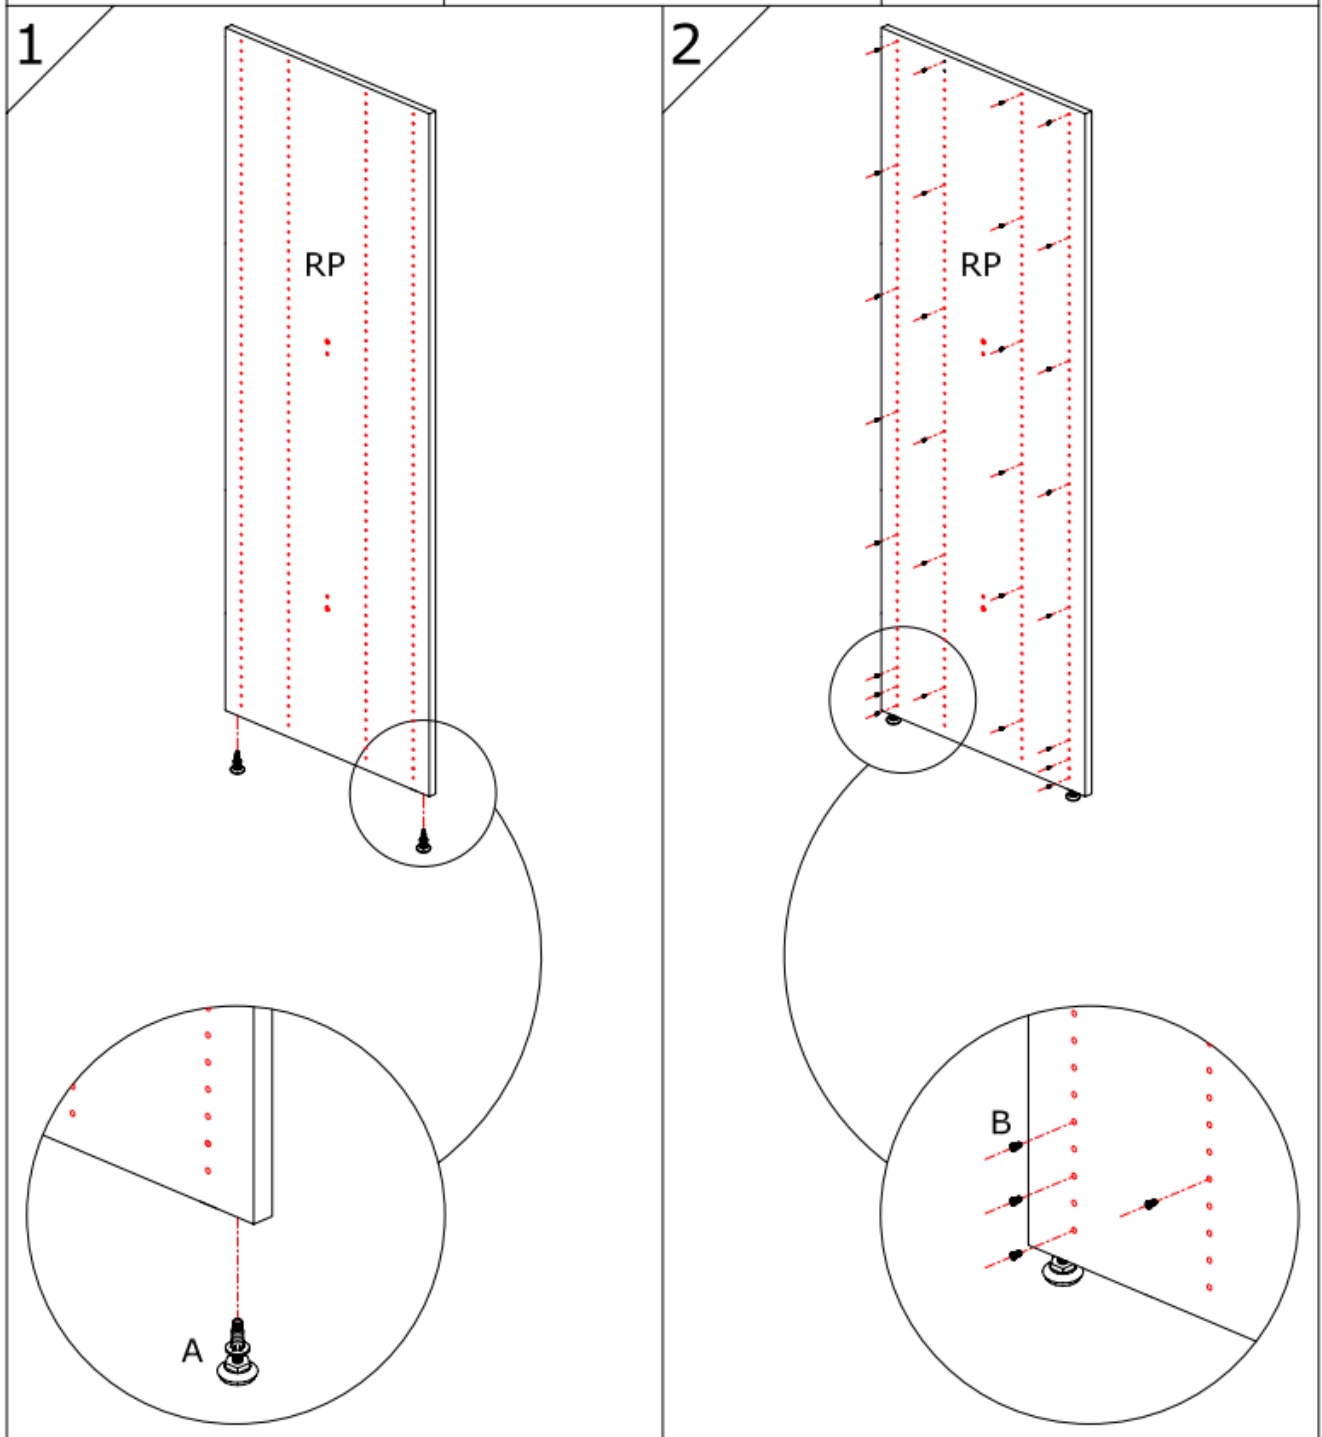

Assembly Guide

Assembly guide for Softline/Slimline, 1 bay wood shelves