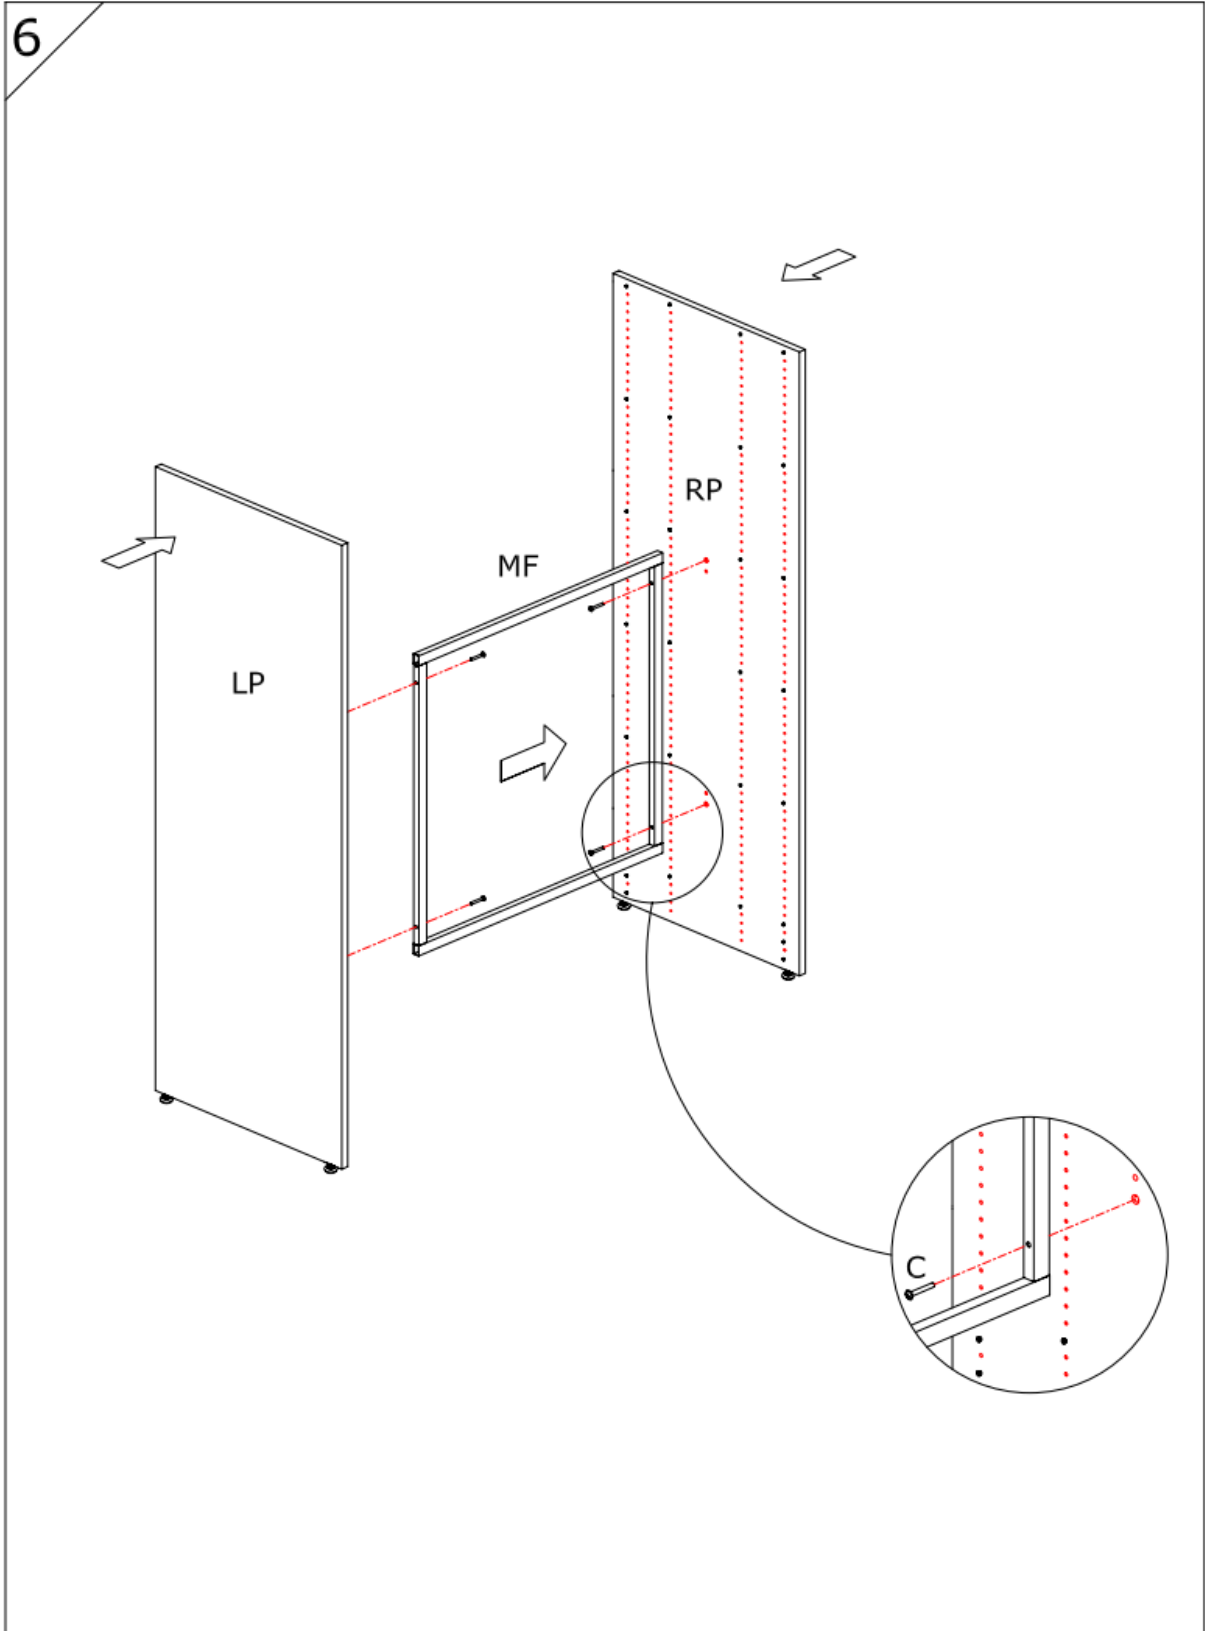

Assembly Guide

Monteringsvejledning

Softline/Slimline, 1 bay wood shelves

Assembly Guide

Assembly guide for Softline/Slimline, 1 bay wood shelves

UK: First check the contents to make sure that nothing is missing. Sort out the screws and fittings as shown. Assemble your furniture step by step, as shown in the illustrations.

DK: Kontrollér først indholdet. Sortér skruer og beslag som anvisningen viser. Montér i nummerorden og som illustrationen viser.

				
A	B	C	D	
RP : Right Panel	LP : Left Panel	MF : Middle Frame		
TS : Top Shelf	BS : Book Shelves	KP : Kick Plates		

Assembly Guide

Assembly guide for Softline/Slimline, 1 bay wood shelves

Assembly Guide

Assembly guide for Softline/Slimline, 1 bay wood shelves

Assembly Guide

Assembly guide for Softline/Slimline, 1 bay wood shelves