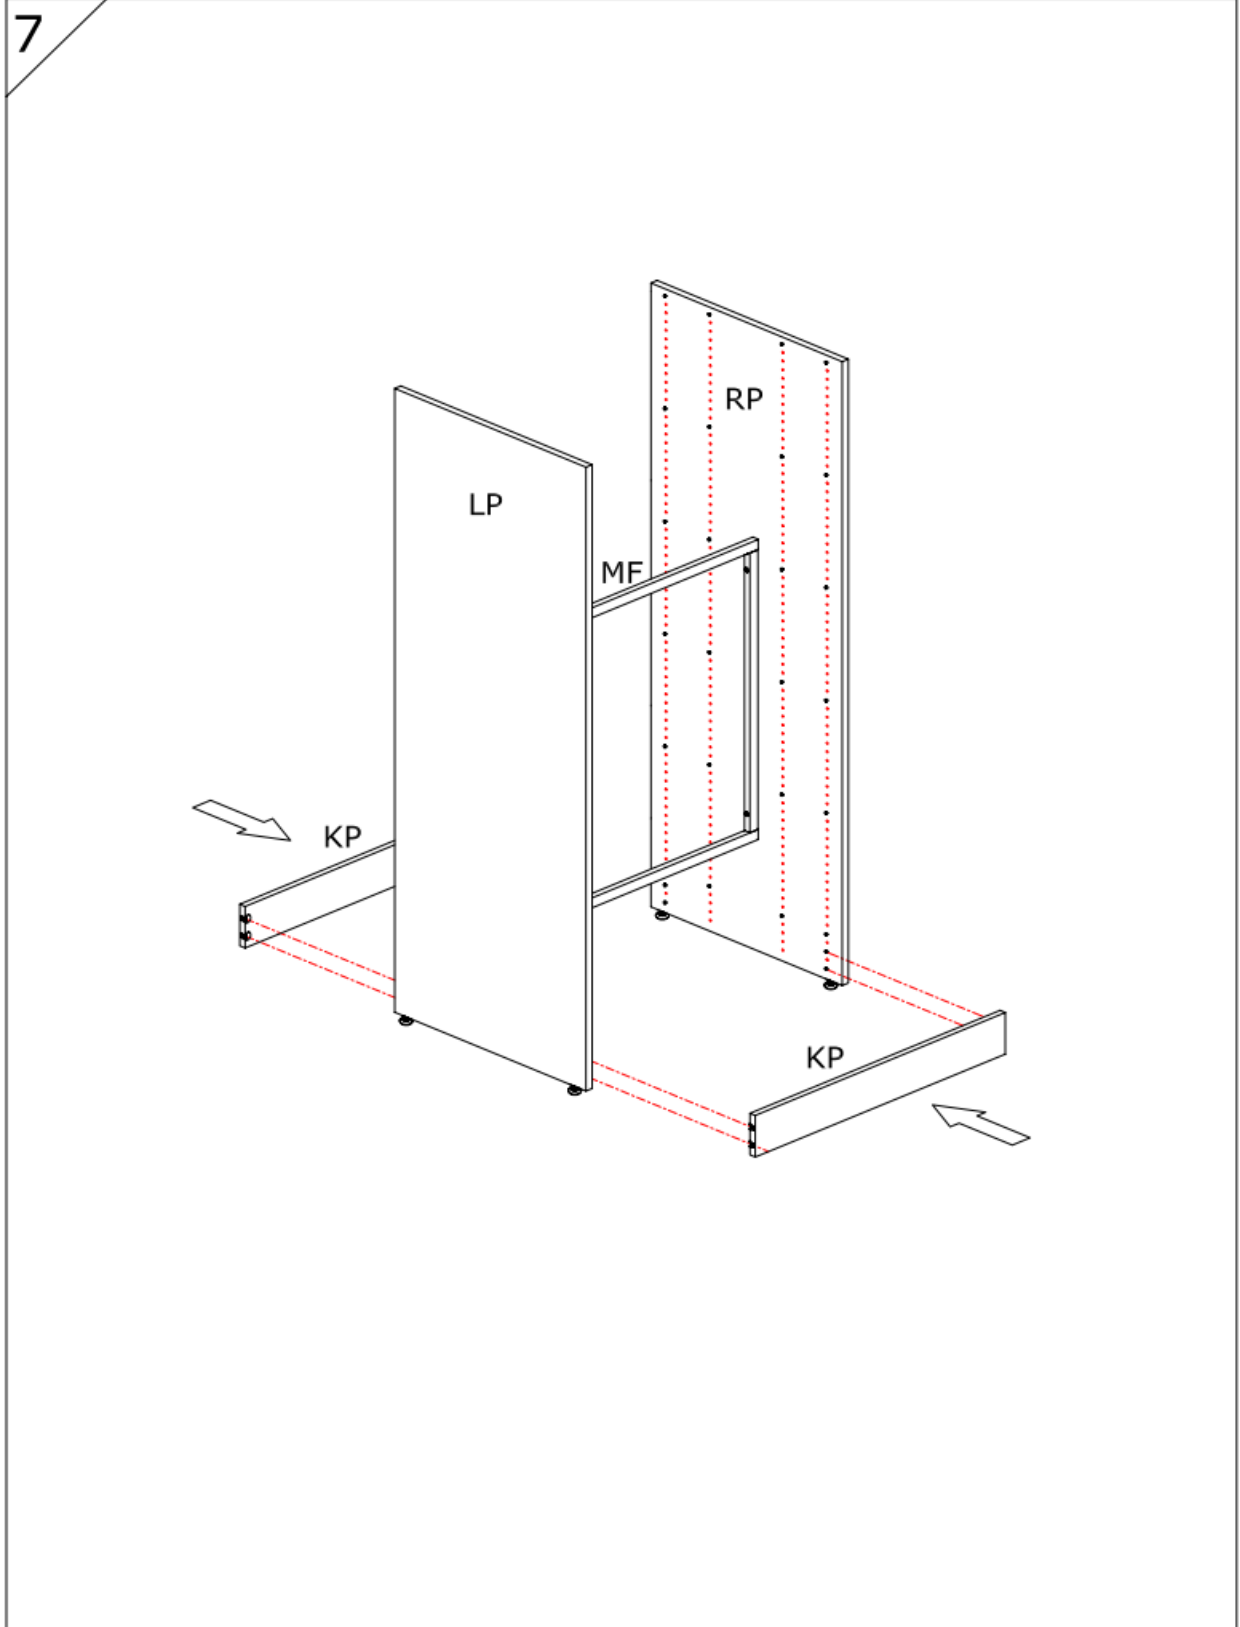

Assembly Guide

Monteringsvejledning

Softline/Slimline, 1 bay wood shelves

Assembly Guide

Assembly guide for Softline/Slimline, 1 bay wood shelves

UK: First check the contents to make sure that nothing is missing. Sort out the screws and fittings as shown. Assemble your furniture step by step, as shown in the illustrations.

DK: Kontrollér først indholdet. Sortér skruer og beslag som anvisningen viser. Montér i nummerorden og som illustrationen viser.

				
A	B	C	D	
RP : Right Panel	LP : Left Panel	MF : Middle Frame		
TS : Top Shelf	BS : Book Shelves	KP : Kick Plates		

Assembly Guide

Assembly guide for Softline/Slimline, 1 bay wood shelves

Assembly Guide

Assembly guide for Softline/Slimline, 1 bay wood shelves

Assembly Guide

Assembly guide for Softline/Slimline, 1 bay wood shelves

Assembly Guide

Assembly guide for Softline/Slimline, 1 bay wood shelves

Assembly Guide

Assembly guide for Softline/Slimline, 1 bay wood shelves

8

WE ARE LIBRARY PEOPLE®

DENMARK

Lammhults Biblioteksdesign A/S
Dalbækvej 1
6670 Holsted