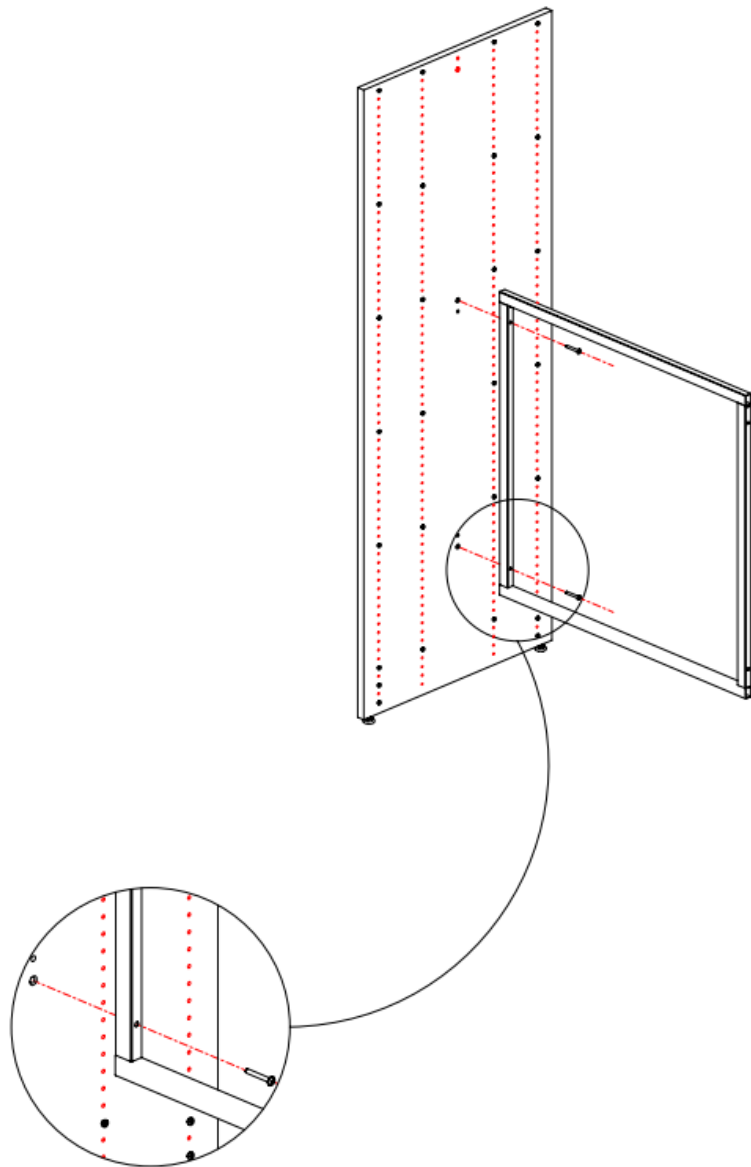

Assembly Guide

Assembly guide for Softline/Slimline 1 add on bay wood shelves

---

6