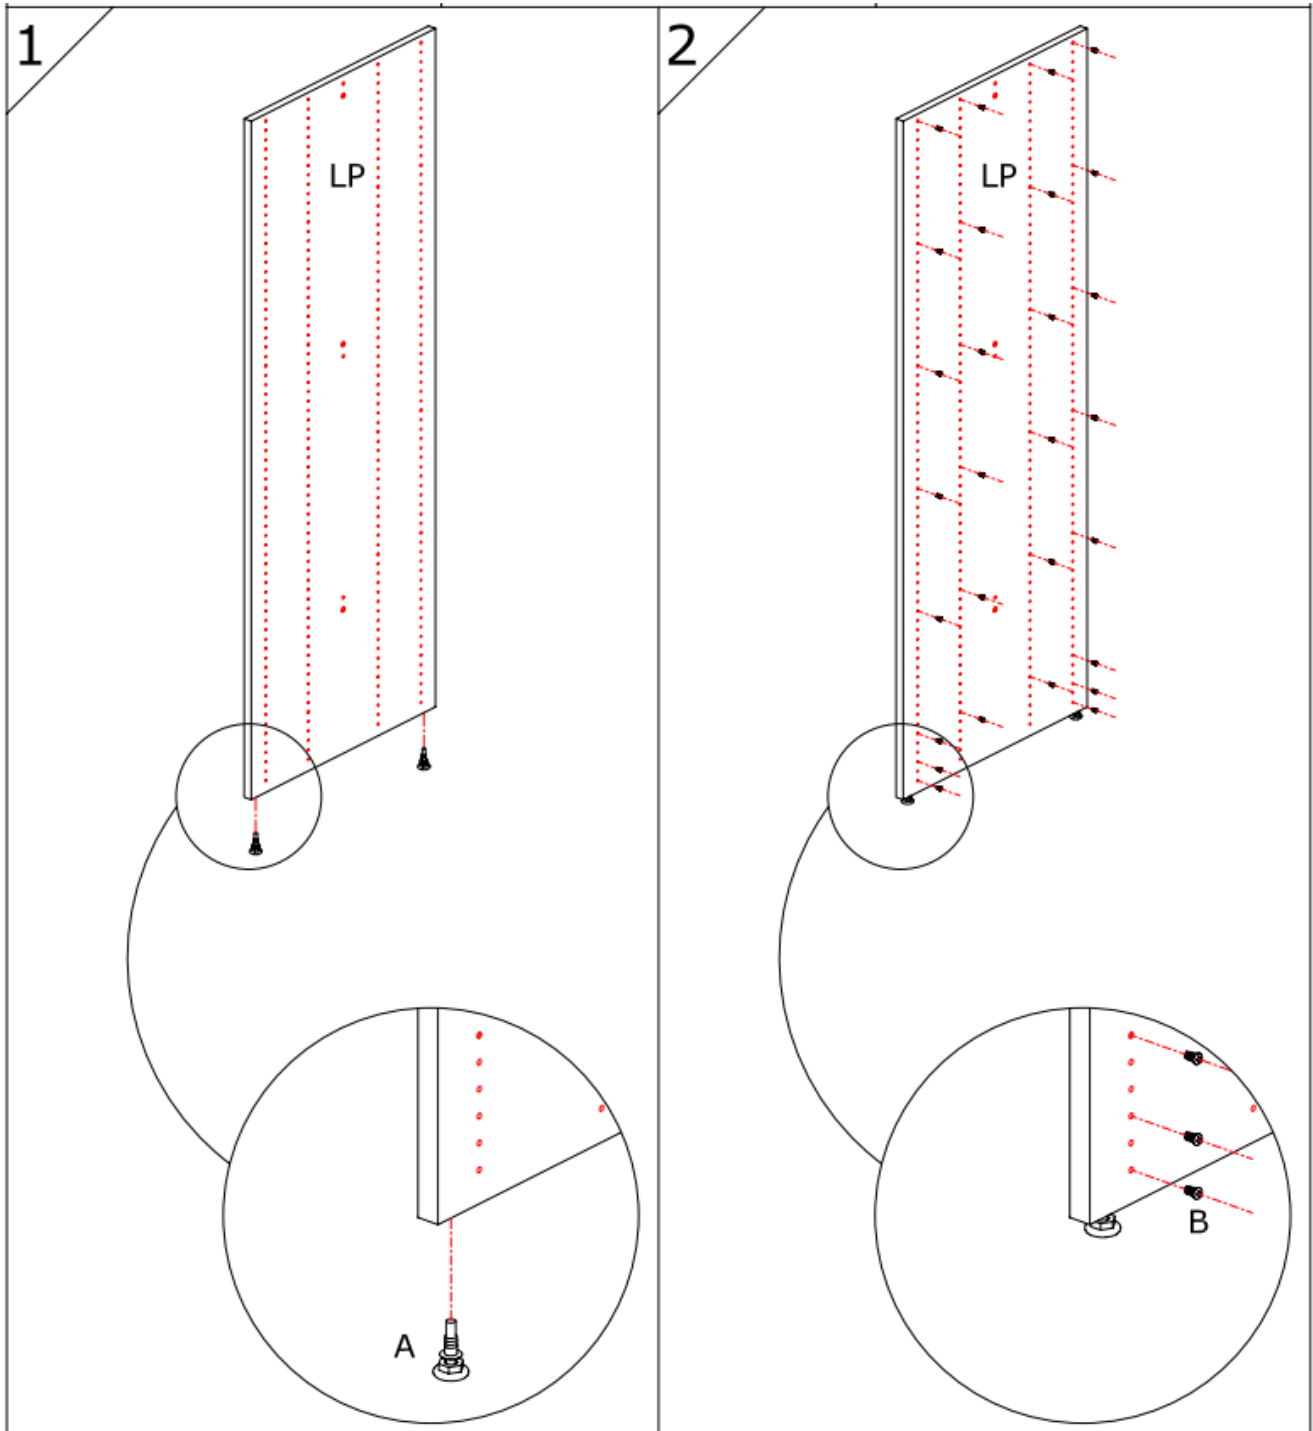

Assembly Guide

Assembly guide for Softline/Slimline 1 add on bay wood shelves