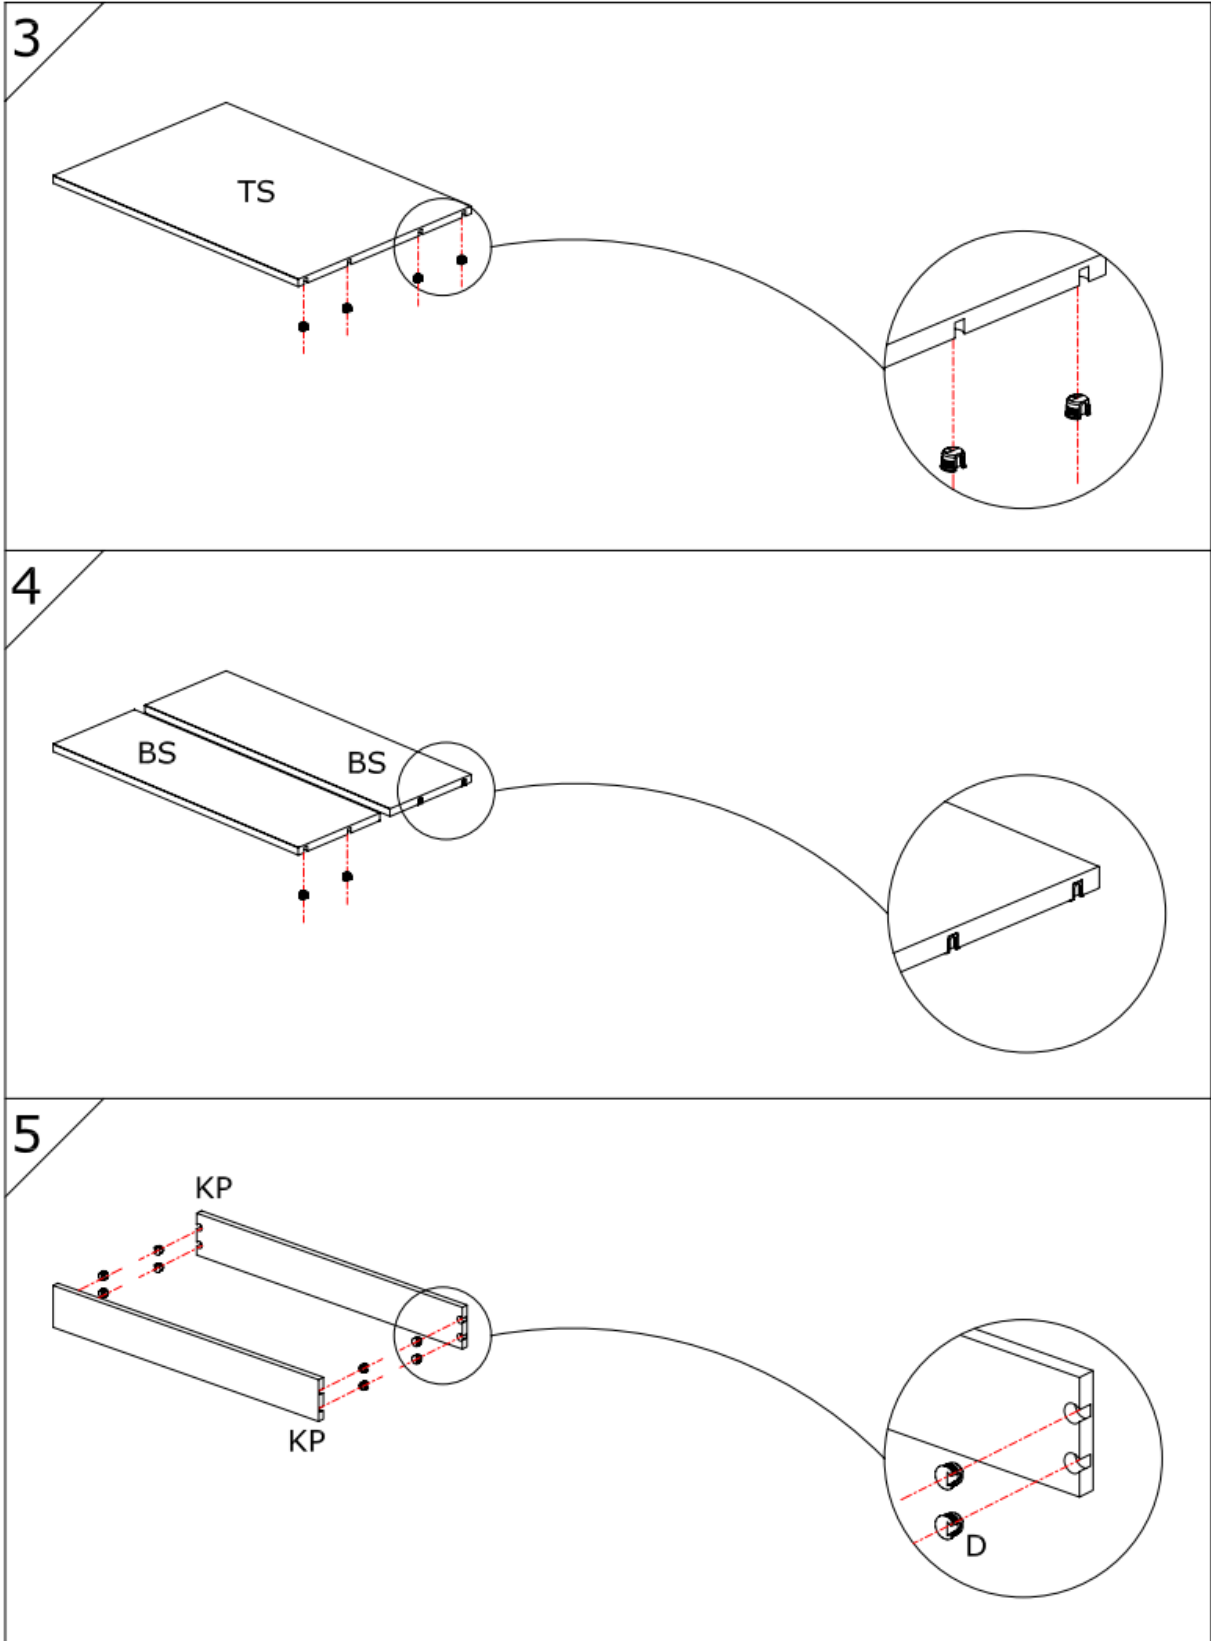

Assembly Guide

Assembly guide for Softline/Slimline 1 add on bay wood shelves

---