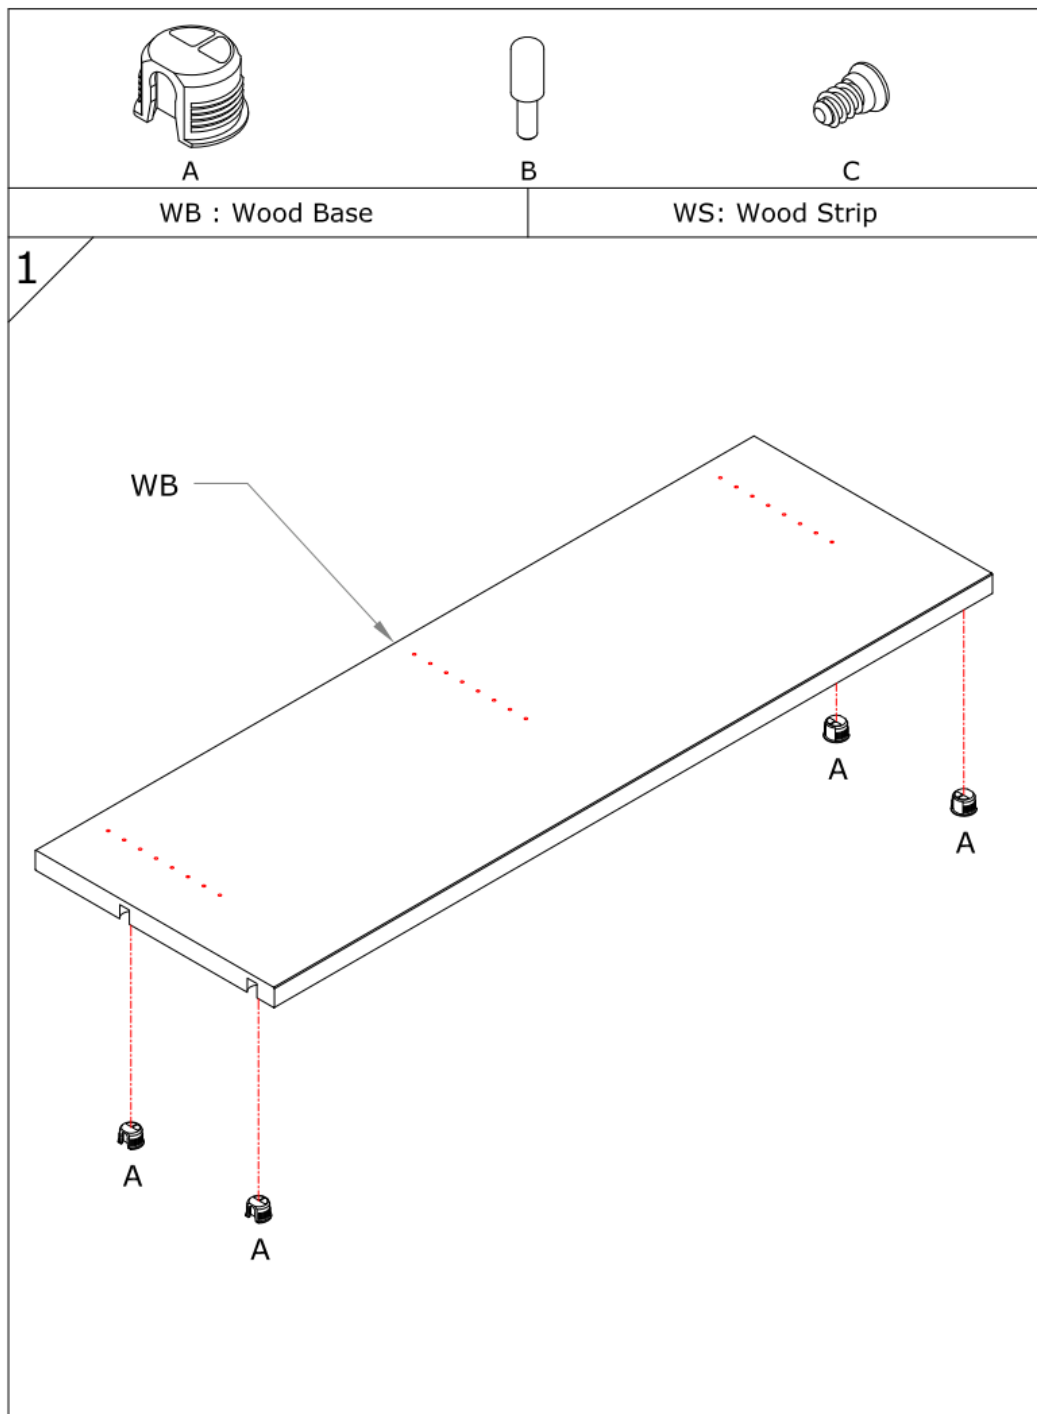

Assembly Guide

Monteringsvejledning

Softline/Slimline – shelf for
Daisy cases d 30 cm

Assembly Guide

Assembly guide for Softline/Slimline shelf for Daisy cases d 30 cm

UK: First check the contents to make sure that nothing is missing. Sort out the screws and fittings as shown. Assemble your furniture step by step, as shown in the illustrations.

DK: Kontrollér først indholdet. Sortér skruer og beslag som anvisningen viser. Montér i nummerorden og som illustrationen viser.

Assembly Guide

Assembly guide for Softline/Slimline shelf for Daisy cases d 30 cm

Assembly Guide

Assembly guide for Softline/Slimline shelf for Daisy cases d 30 cm

Assembly Guide

Assembly guide for Softline/Slimline shelf for Daisy cases d 30 cm

WE ARE LIBRARY PEOPLE®

DENMARK

Lammhults Biblioteksdesign A/S
Dalbækvej 1
6670 Holsted