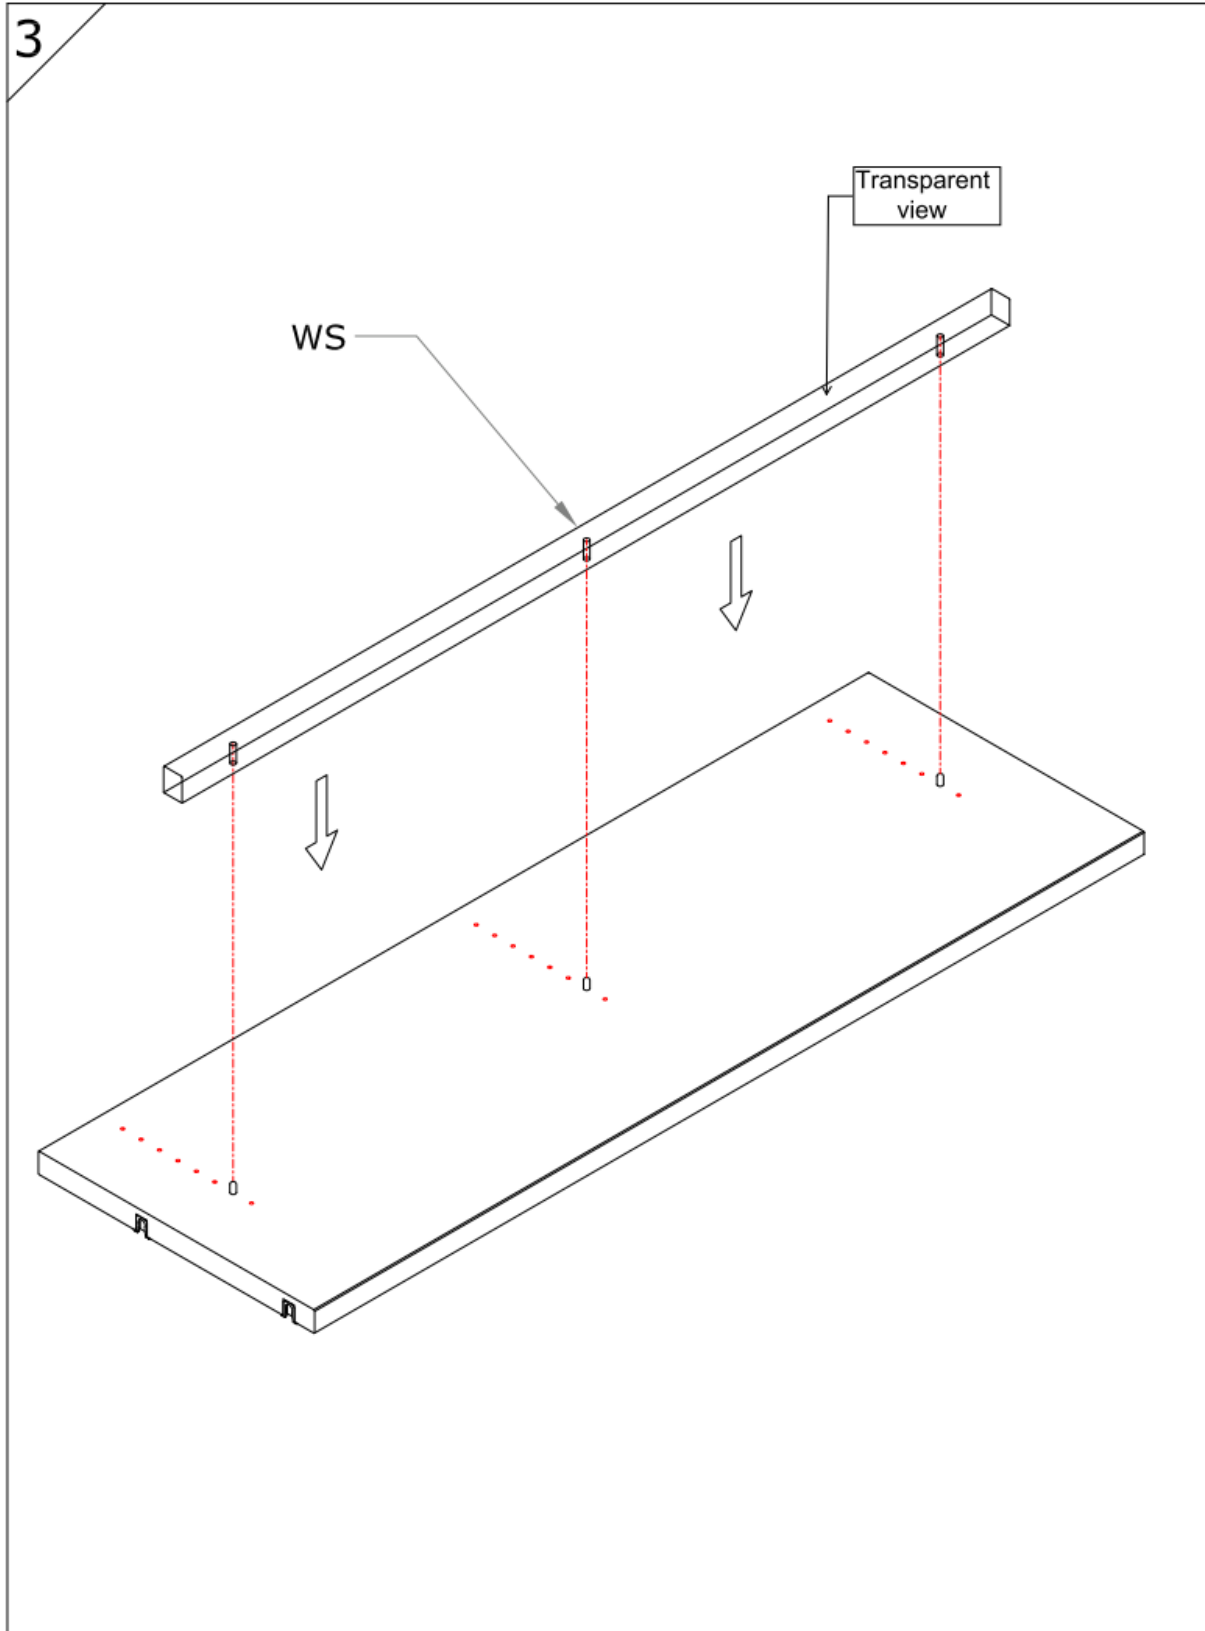

Assembly Guide

Monteringsvejledning

Softline/Slimline – shelf for
Daisy cases d 30 cm

Assembly Guide

Assembly guide for Softline/Slimline shelf for Daisy cases d 30 cm

UK: First check the contents to make sure that nothing is missing. Sort out the screws and fittings as shown. Assemble your furniture step by step, as shown in the illustrations.

DK: Kontrollér først indholdet. Sortér skruer og beslag som anvisningen viser. Montér i nummerorden og som illustrationen viser.

Assembly Guide

Assembly guide for Softline/Slimline shelf for Daisy cases d 30 cm

Assembly Guide

Assembly guide for Softline/Slimline shelf for Daisy cases d 30 cm

Assembly Guide

Assembly guide for Softline/Slimline shelf for Daisy cases d 30 cm

WE ARE LIBRARY PEOPLE®

DENMARK

Lammhults Biblioteksdesign A/S
Dalbækvej 1
6670 Holsted