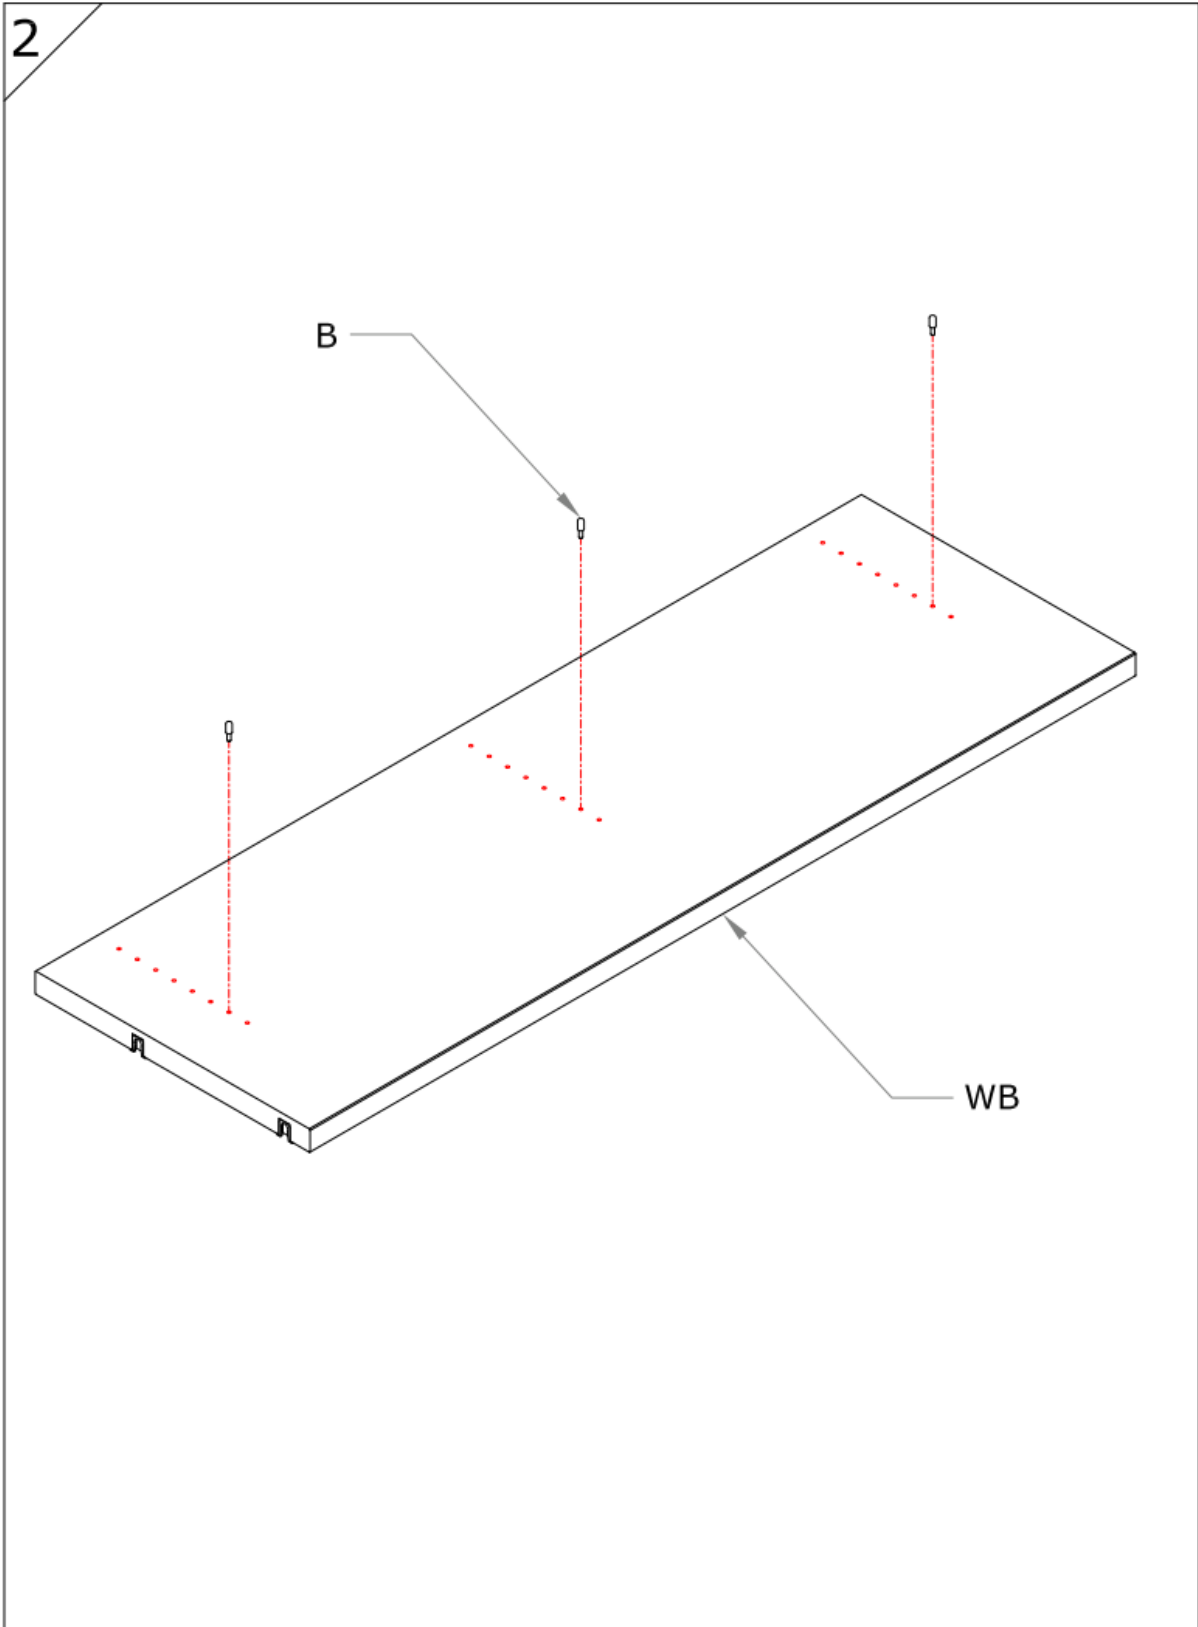

Assembly Guide

Monteringsvejledning

Softline/Slimline – shelf for
Daisy cases d 30 cm

Assembly Guide

Assembly guide for Softline/Slimline shelf for Daisy cases d 30 cm

UK: First check the contents to make sure that nothing is missing. Sort out the screws and fittings as shown. Assemble your furniture step by step, as shown in the illustrations.

DK: Kontrollér først indholdet. Sortér skruer og beslag som anvisningen viser. Montér i nummerorden og som illustrationen viser.

Assembly Guide

Assembly guide for Softline/Slimline shelf for Daisy cases d 30 cm

Assembly Guide

Assembly guide for Softline/Slimline shelf for Daisy cases d 30 cm

Assembly Guide

Assembly guide for Softline/Slimline shelf for Daisy cases d 30 cm

WE ARE LIBRARY PEOPLE®

DENMARK

Lammhults Biblioteksdesign A/S
Dalbækvej 1
6670 Holsted