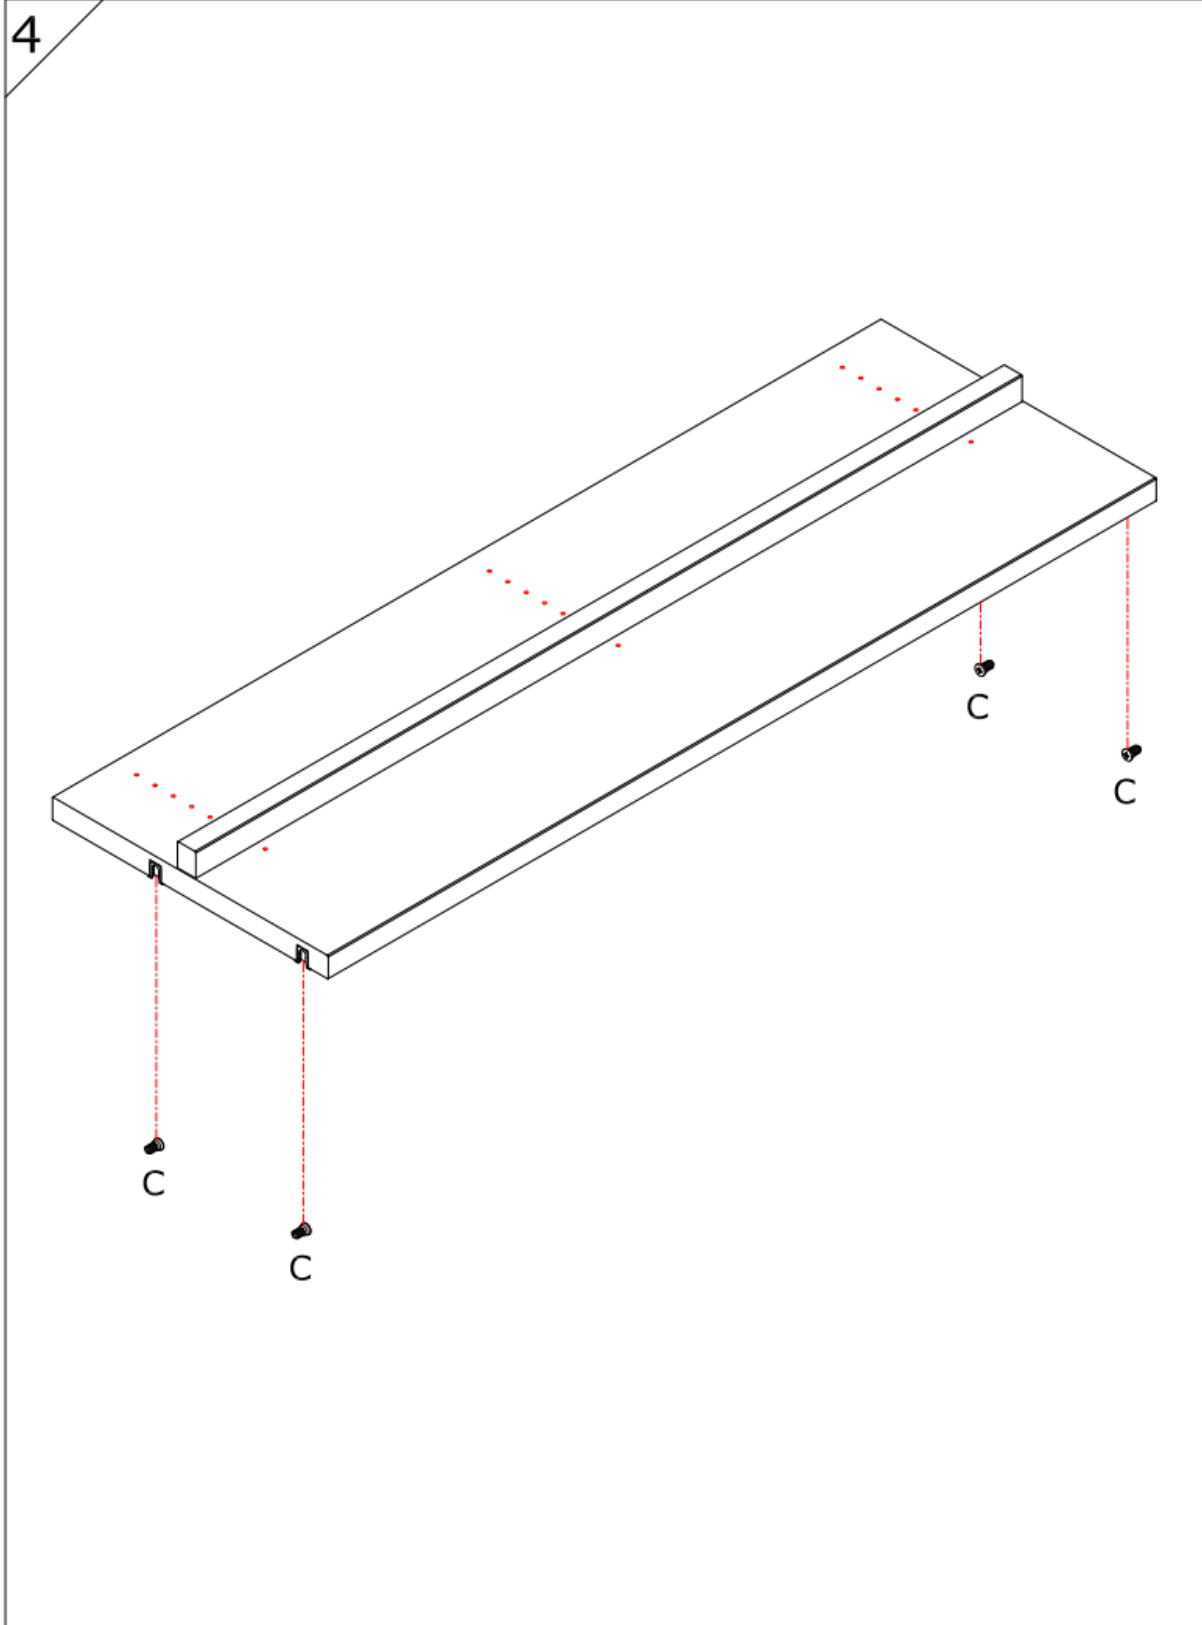

Assembly Guide

Monteringsvejledning

Softline/Slimline – shelf for
Daisy cases d 30 cm

Assembly Guide

Assembly guide for Softline/Slimline shelf for Daisy cases d 30 cm

UK: First check the contents to make sure that nothing is missing. Sort out the screws and fittings as shown. Assemble your furniture step by step, as shown in the illustrations.

DK: Kontrollér først indholdet. Sortér skruer og beslag som anvisningen viser. Montér i nummerorden og som illustrationen viser.

Assembly Guide

Assembly guide for Softline/Slimline shelf for Daisy cases d 30 cm

Assembly Guide

Assembly guide for Softline/Slimline shelf for Daisy cases d 30 cm

Assembly Guide

Assembly guide for Softline/Slimline shelf for Daisy cases d 30 cm

WE ARE LIBRARY PEOPLE®

DENMARK

Lammhults Biblioteksdesign A/S
Dalbækvej 1
6670 Holsted