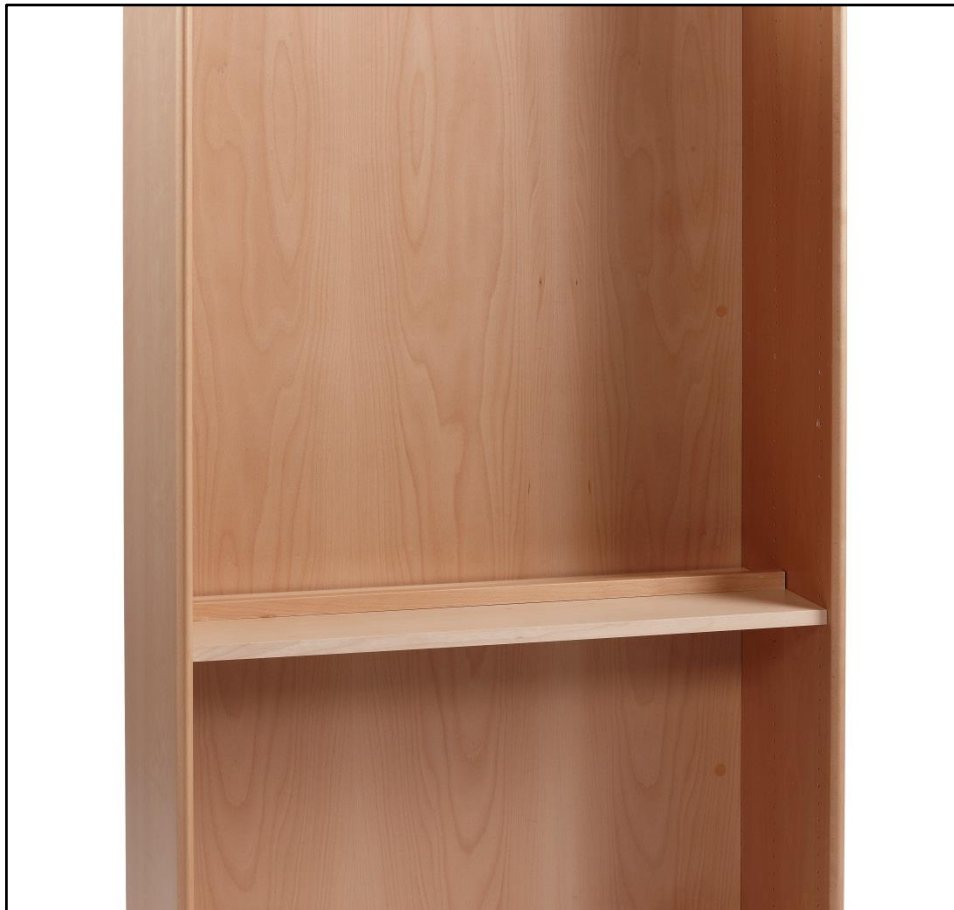

Assembly Guide

Monteringsvejledning

Softline/Slimline – shelf for
Daisy cases d 30 cm

Assembly Guide

Assembly guide for Softline/Slimline shelf for Daisy cases d 30 cm

UK: First check the contents to make sure that nothing is missing. Sort out the screws and fittings as shown. Assemble your furniture step by step, as shown in the illustrations.

DK: Kontrollér først indholdet. Sortér skruer og beslag som anvisningen viser. Montér i nummerorden og som illustrationen viser.

Assembly Guide

Assembly guide for Softline/Slimline shelf for Daisy cases d 30 cm

Assembly Guide

Assembly guide for Softline/Slimline shelf for Daisy cases d 30 cm

Assembly Guide

Assembly guide for Softline/Slimline shelf for Daisy cases d 30 cm

WE ARE LIBRARY PEOPLE®

DENMARK

Lammhults Biblioteksdesign A/S
Dalbækvej 1
6670 Holsted